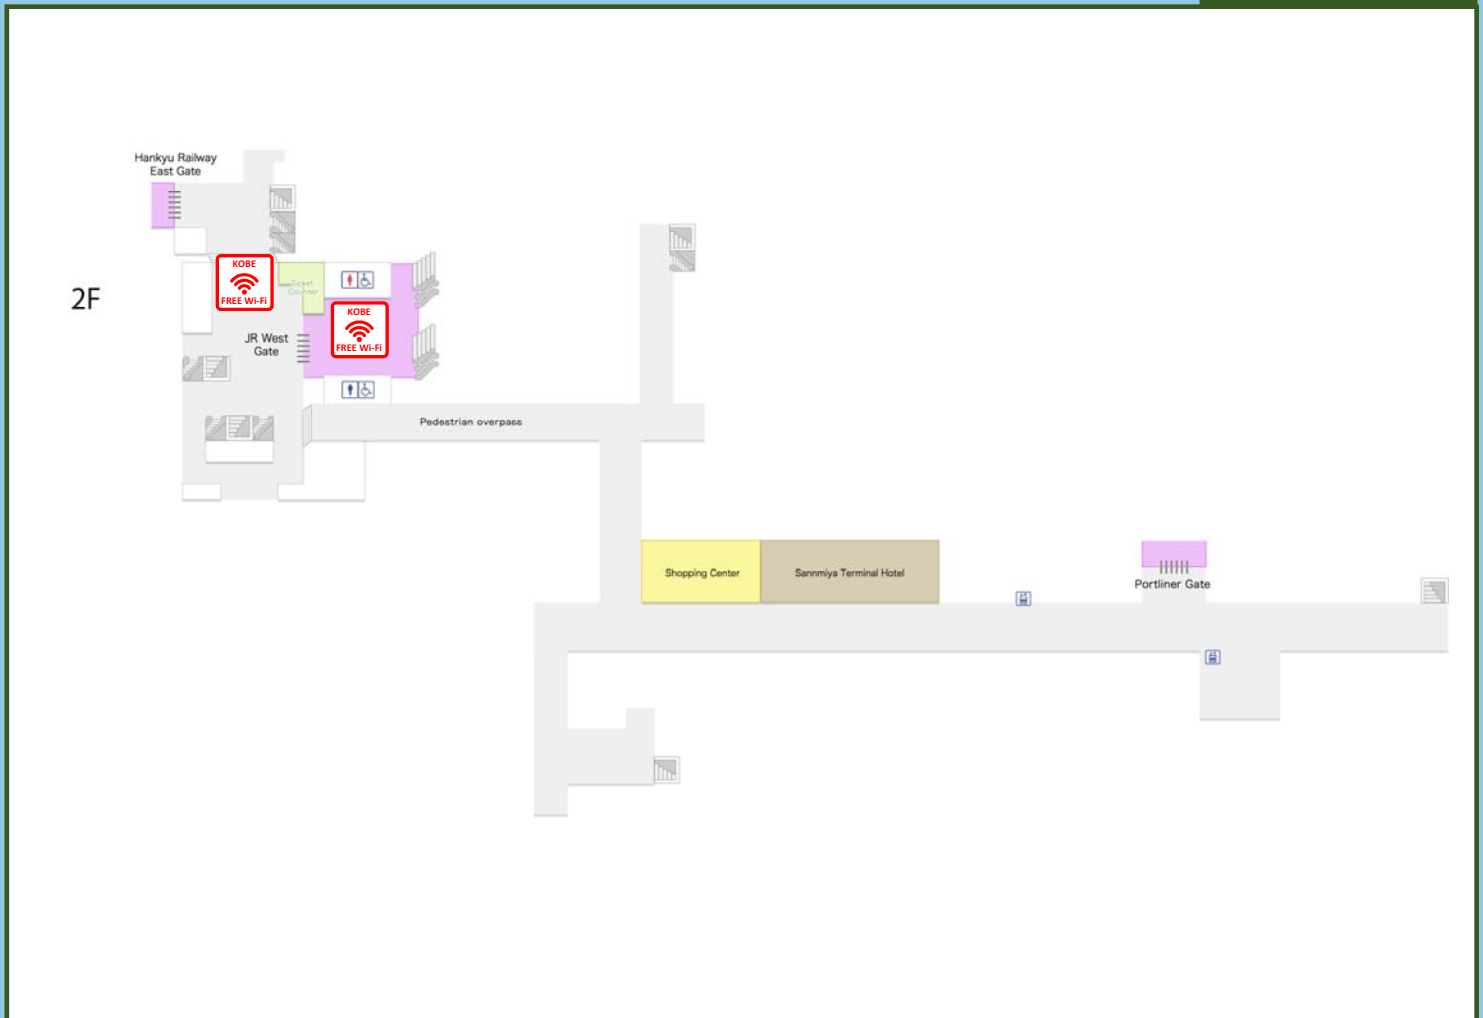

Japan. Free Wi-Fi

JR Sannomiya Station 三ノ宮

2nd floor

Free Wi-Fi Zone

KOBE FREE Wi-Fi Service

SSID

KOBE Free Wi-Fi

(Note 1) This information is as of March 1st, 2017, and there may be places and services that are currently unavailable. (Note 2) "Free Wi-Fi Zone" and "Free Wi-Fi Apps" will be posted under the consent of the service provider. Please check with the service provider or application where you can use free Wi-Fi. Copyright© Japan Tourism Agency. All Rights Reserved.