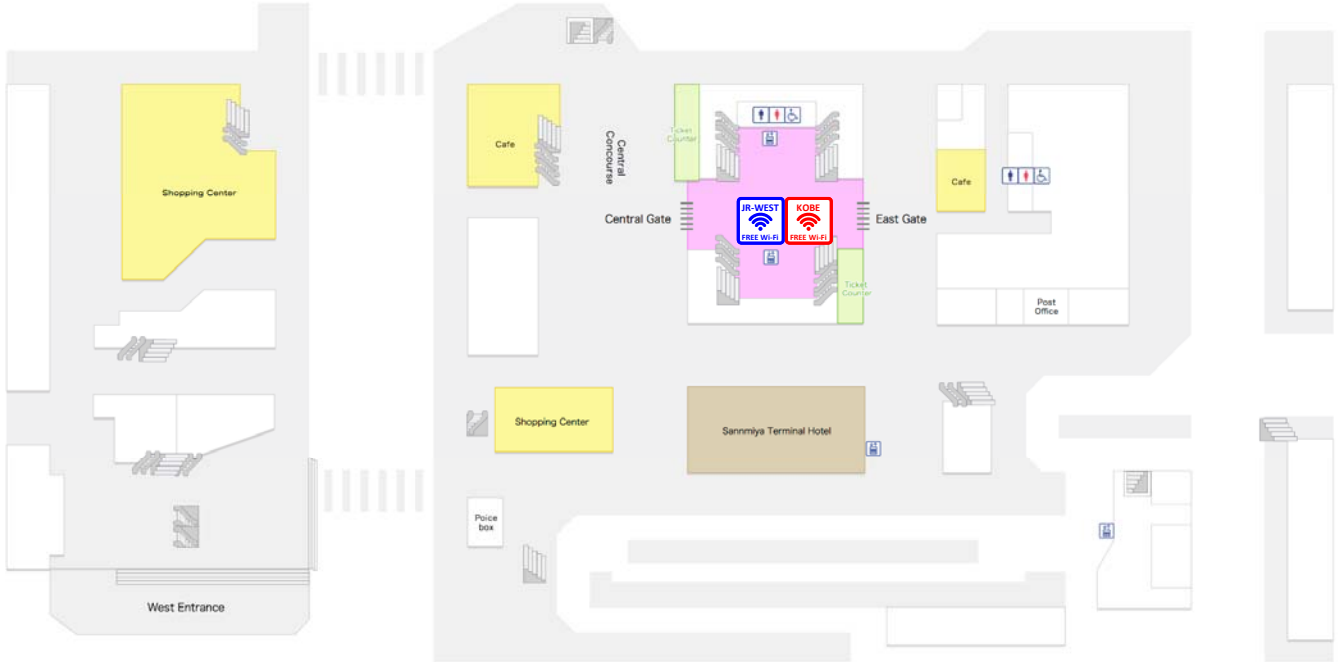

Japan. Free Wi-Fi

JR Sannomiya Station 三ノ宮

1st floor

1F

Free Wi-Fi Zone

JR-WEST Free Wi-Fi Service

SSID JR-WEST_FREE_Wi-Fi

KOBE FREE Wi-Fi Service