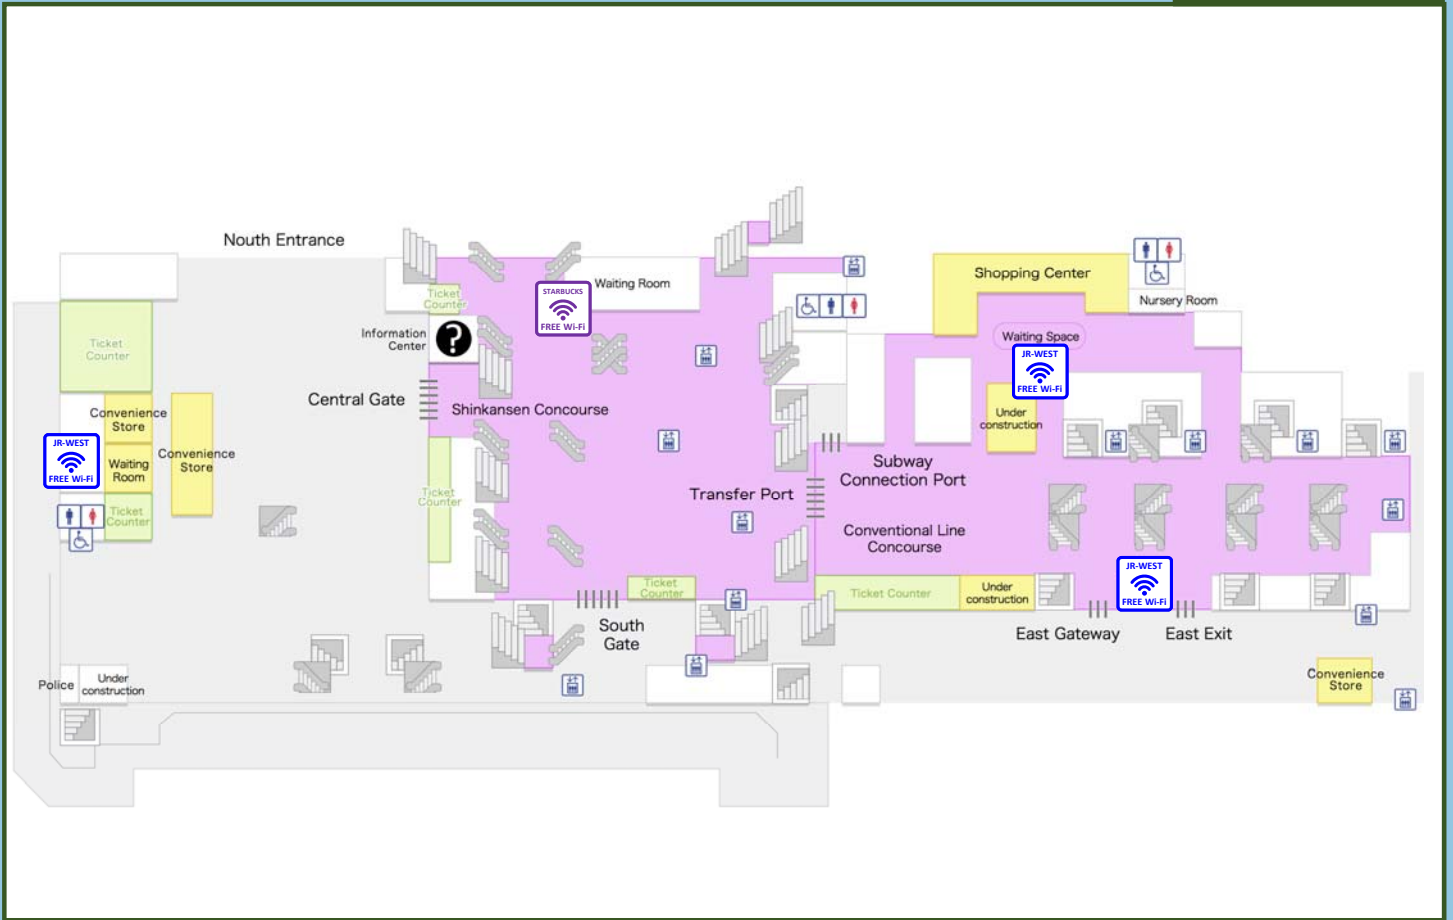

Japan. Free Wi-Fi

# JR Shin-Osaka Station 新大阪

3rd floor

## Free Wi-Fi Zone

JR-WEST Free Wi-Fi Service

**SSID** JR-WEST\_FREE\_Wi-Fi

JR Central Free Wi-Fi

**SSID** JR-Central\_FREE

- Around the entrance gate of Shinkansen
- Lounge in the concourse of Shinkansen

Starbucks Coffee

**SSID** at\_STARBUCKS\_Wi2