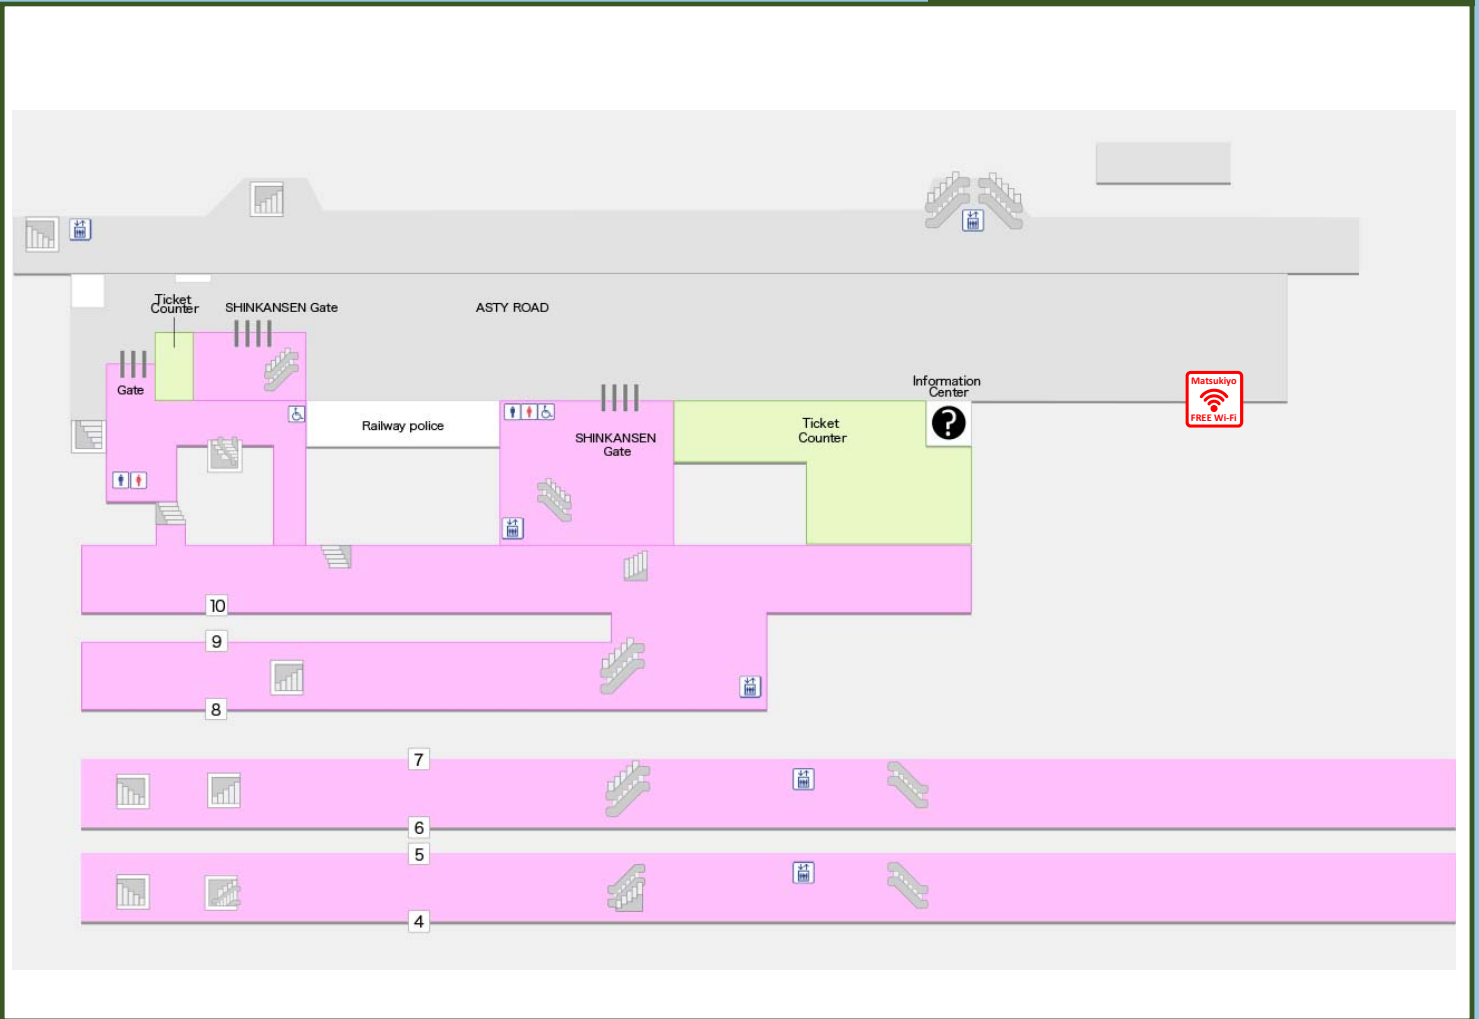

SSID KYOTO Wi-Fi

ISETAN 10th floor
The Kitchen
Salvatore Cuomo

Salvatore Cuomo Free Wi-Fi

SSID Salvatore_FREE

Free Wi-Fi Apps

The following apps can be used.

Japan Connected-free Wi-Fi

TRAVEL JAPAN Wi-Fi

(Note 1) This information is as of March 1st, 2017, and there may be places and services that are currently unavailable. (Note 2) "Free Wi-Fi Zone" and "Free Wi-Fi Apps" will be posted under the consent of the service provider. Please check with the service provider or application where you can use free Wi-Fi. Copyright© Japan Tourism Agency. All Rights Reserved.

Japan. Free Wi-Fi

JR Kyoto Station 京都

1st floor / Hachijo Exit

Free Wi-Fi Zone

JR Central Free Wi-Fi

SSID JR-Central_FREE

- Around the Shinkan-sen gate
- Around the Hachijo entrance gate of Tokaido Shinkansen