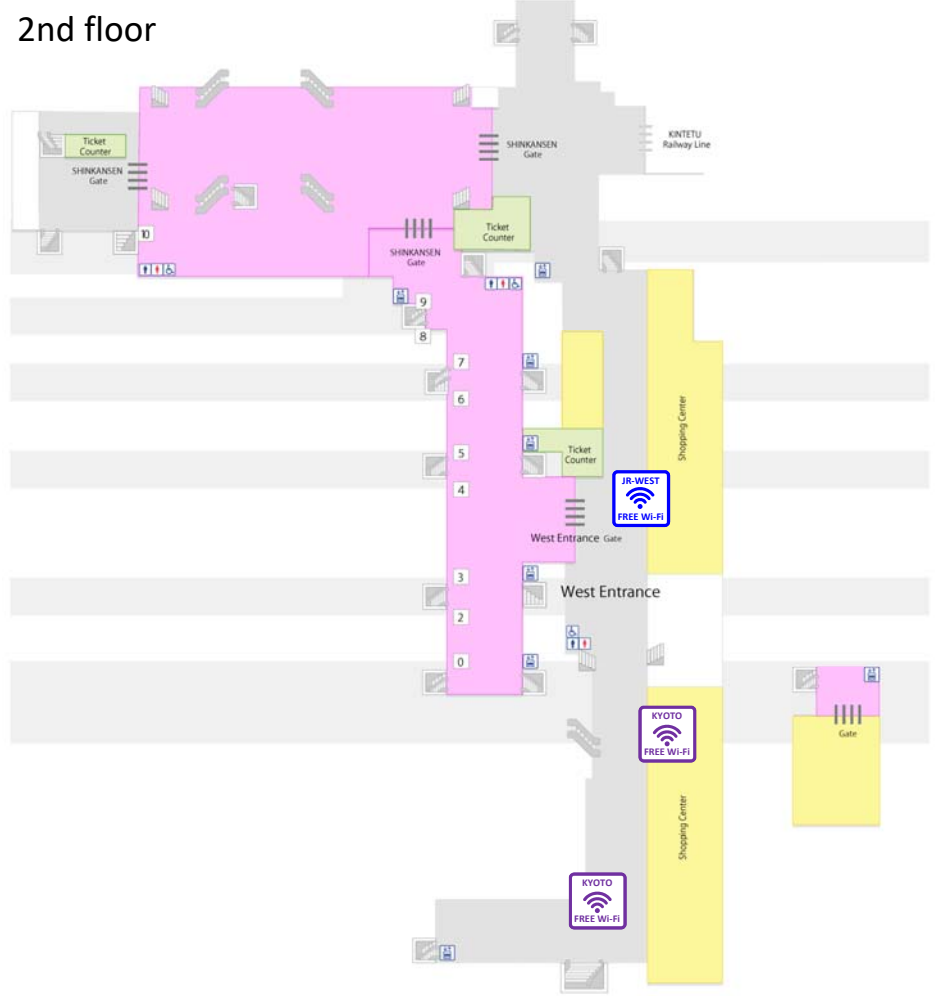

Japan. Free Wi-Fi

JR Kyoto Station 京都

1st floor / Hachijo Exit

Free Wi-Fi Zone

JR Central Free Wi-Fi

SSID JR-Central_FREE

- Around the Shinkan-sen gate
- Around the Hachijo entrance gate of Tokaido Shinkansen

B2 floor

2nd floor

Free Wi-Fi Zone

JR-WEST Free Wi-Fi Service

SSID JR-WEST_FREE_Wi-Fi

JR Central Free Wi-Fi

SSID JR-Central_FREE

- Around the Shinkansen gate
- Shinkansen concourse and waiting room