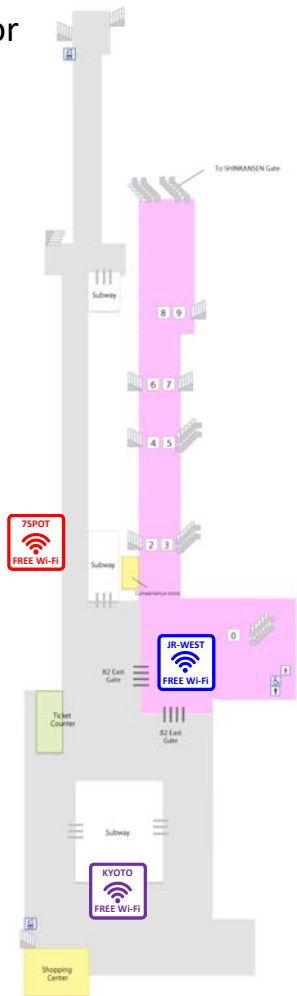

Japan. Free Wi-Fi

JR Kyoto Station 京都

1st floor / Hachijo Exit

Free Wi-Fi Zone

JR Central Free Wi-Fi

SSID JR-Central_FREE

- Around the Shinkan-sen gate
- Around the Hachijo entrance gate of Tokaido Shinkansen

B2 floor

2nd floor

Free Wi-Fi Zone

JR-WEST Free Wi-Fi Service

SSID JR-WEST_FREE_Wi-Fi

JR Central Free Wi-Fi

SSID JR-Central_FREE

- Around the Shinkansen gate
- Shinkansen concourse and waiting room