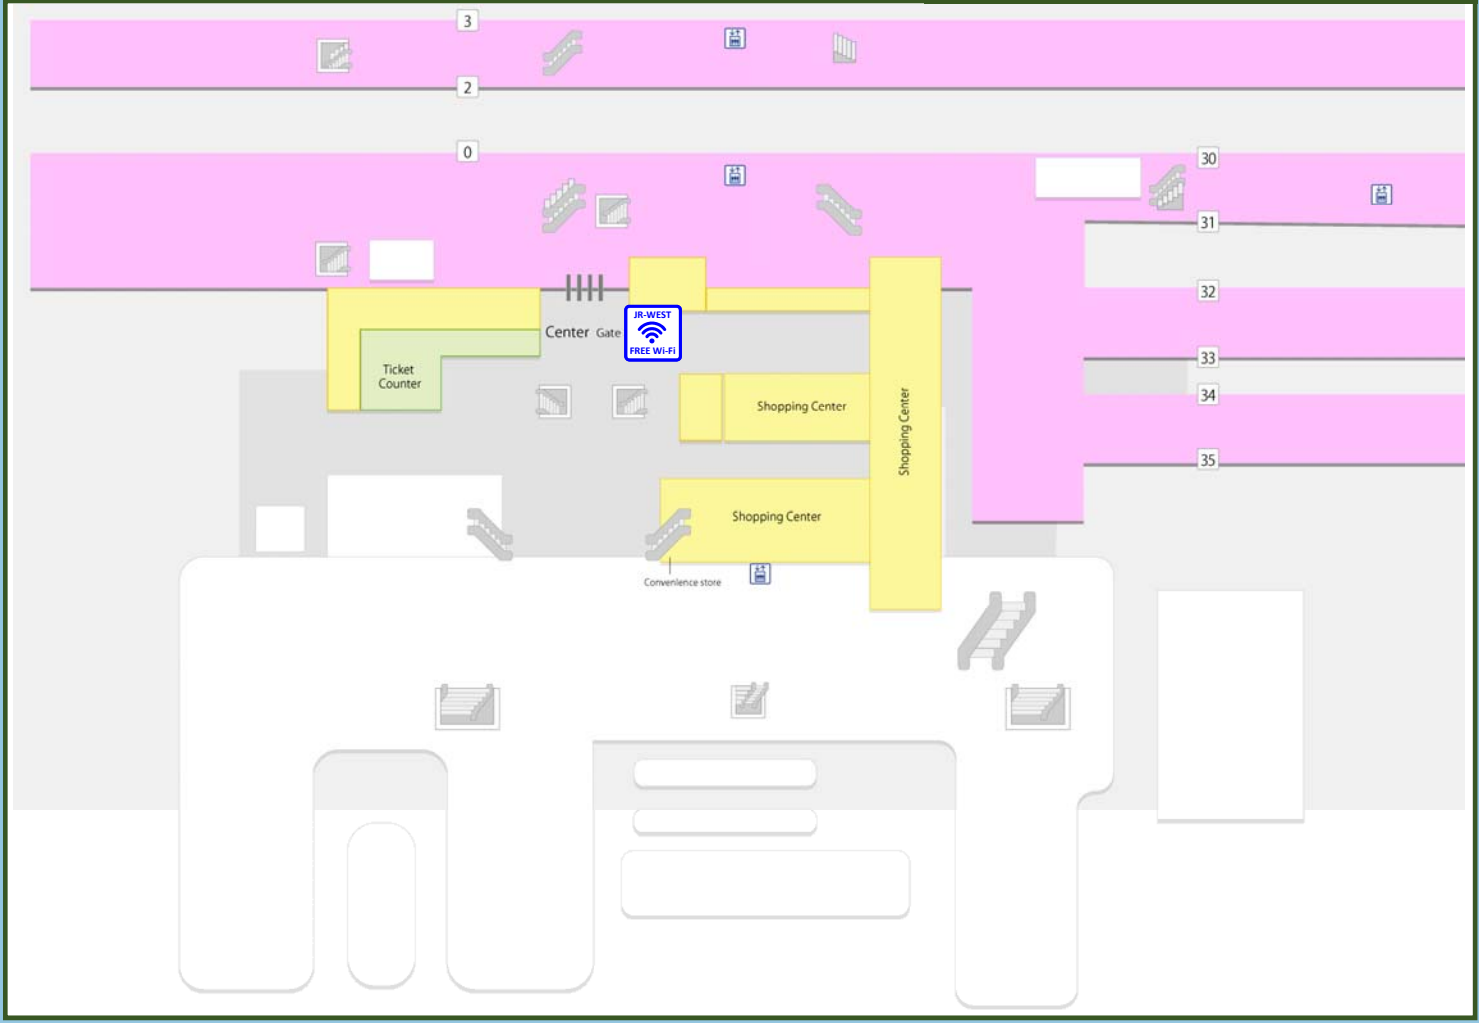

Japan. Free Wi-Fi

JR Kyoto Station 京都

1st floor / Central Exit

Free Wi-Fi Zone

JR-WEST Free Wi-Fi Service

SSID JR-WEST_FREE_Wi-Fi

Whole area of
Kyoto Station Bldg.

KYOTO Wi-Fi

SSID KYOTO Wi-Fi

ISETAN 10th floor
The Kitchen
Salvatore Cuomo

Salvatore Cuomo Free Wi-Fi

SSID Salvatore_FREE

Free Wi-Fi Apps

The following apps can be used.

Japan Connected-free Wi-Fi

TRAVEL JAPAN Wi-Fi