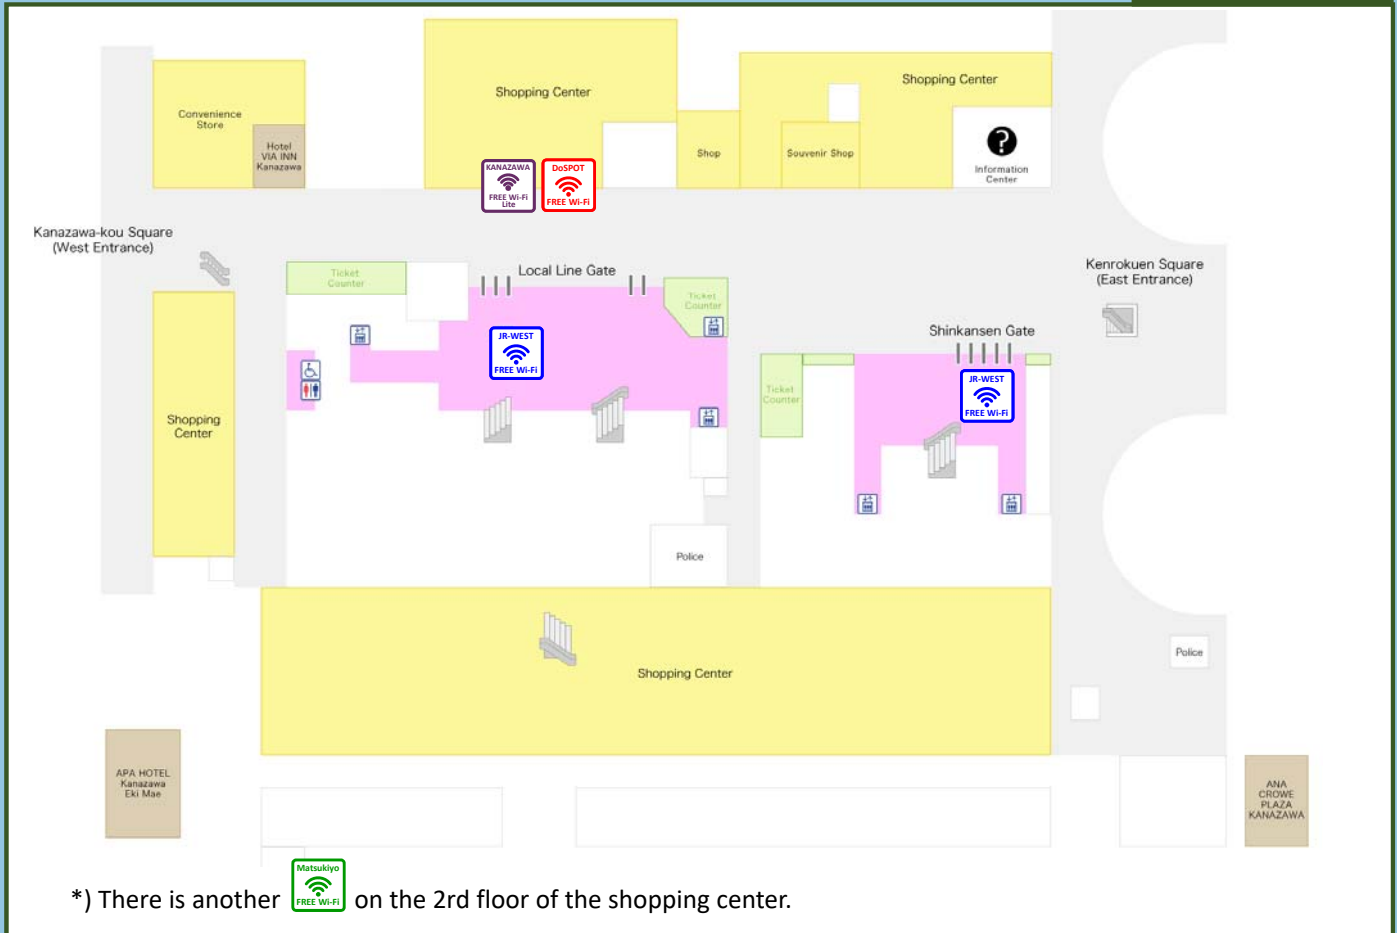

Japan. Free Wi-Fi

JR Kanazawa Station 金沢

1st floor

Free Wi-Fi Zone

JR-WEST Free Wi-Fi Service

SSID JR-WEST_FREE_Wi-Fi

KANAZAWA FREE Wi-Fi

SSID Kanazawa_Free_Wi-Fi_Lite

DoSPOT

SSID DoSPOT_FREE

Matsukiyo Free Wi-Fi

SSID Matsukiyo_Free_WiFi

Free Wi-Fi Apps

The following apps can be used.

Japan Connected-free Wi-Fi

TRAVEL JAPAN Wi-Fi