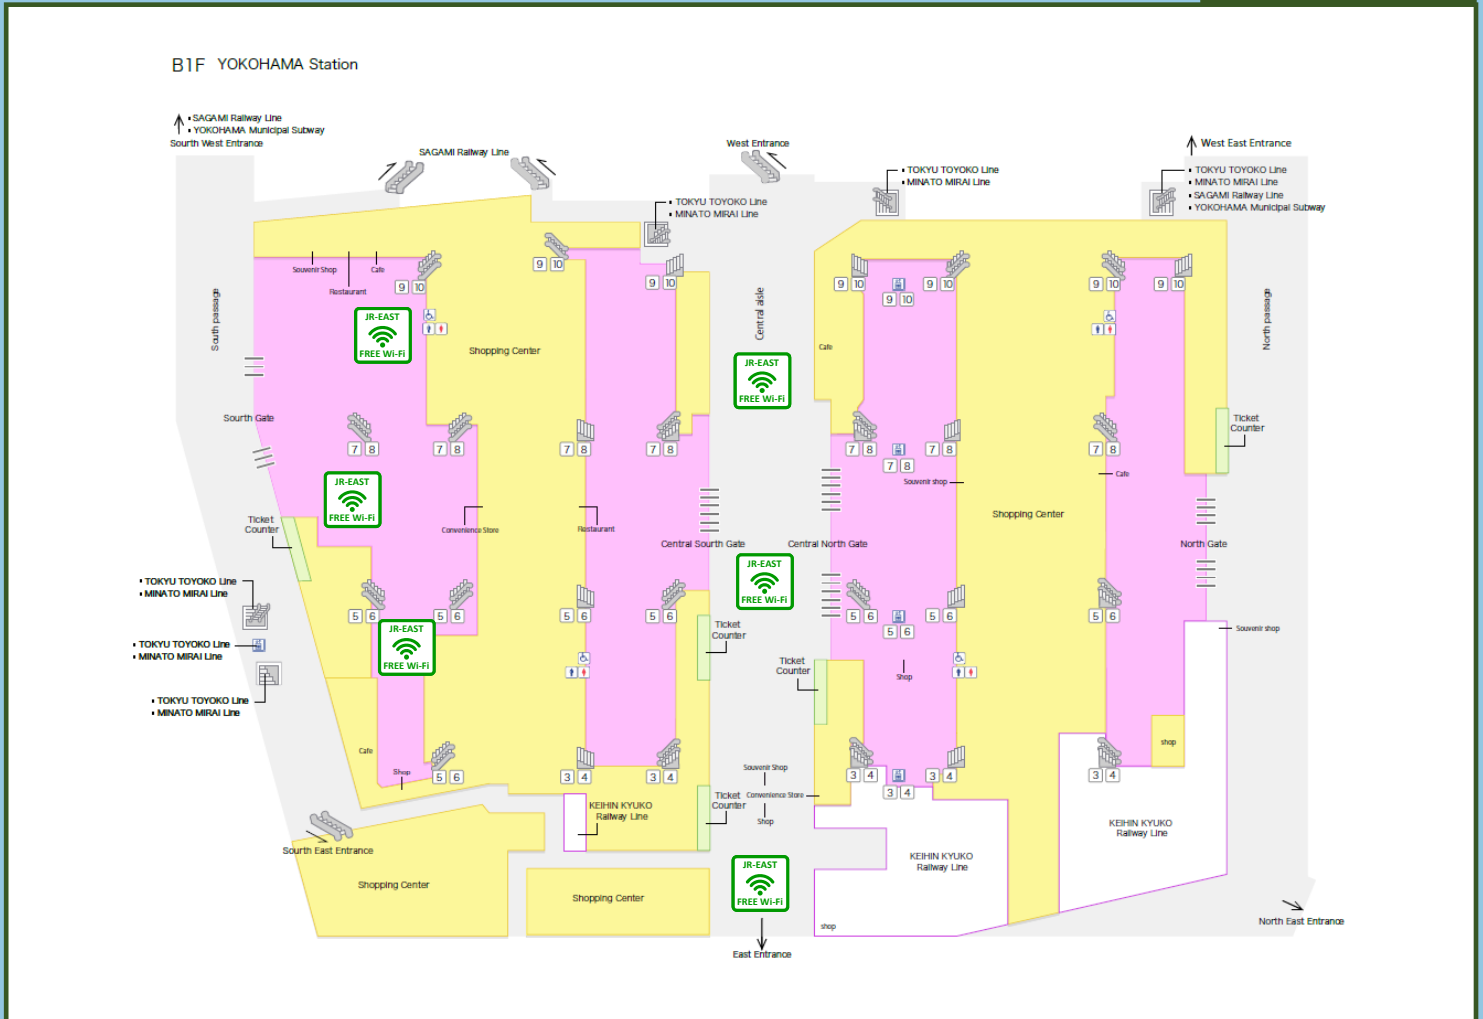

Japan. Free Wi-Fi

JR Yokohama Station 横浜

B1 floor

Free Wi-Fi Zone

JR-EAST Free Wi-Fi

SSID **JR-EAST_FREE_Wi-Fi**

Free Wi-Fi Apps

The following apps can be used.