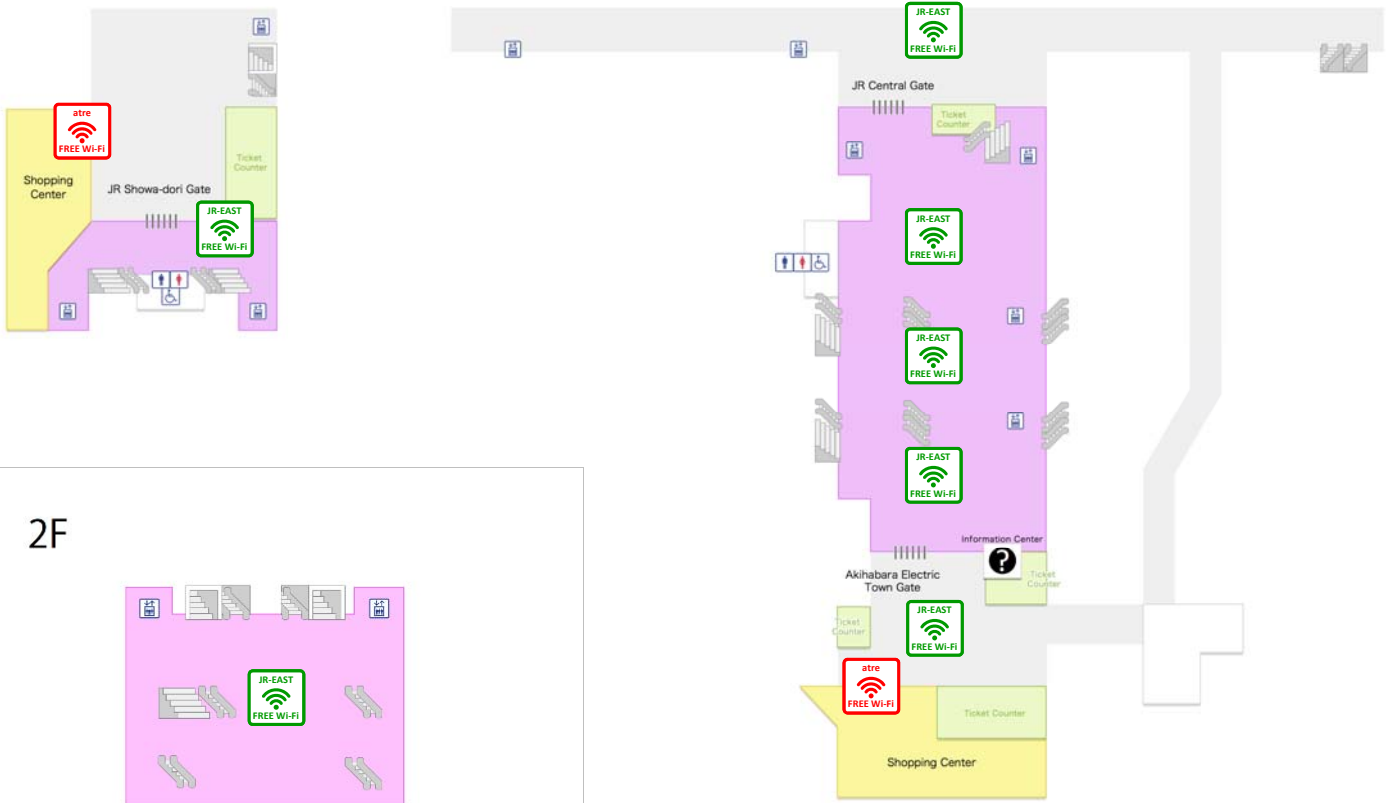

Japan. Free Wi-Fi

JR Akihabara Station 秋葉原

1st floor & 2nd floor

1F

2F

Free Wi-Fi Zone

JR-EAST Free Wi-Fi Service

SSID JR-EAST_FREE_Wi-Fi