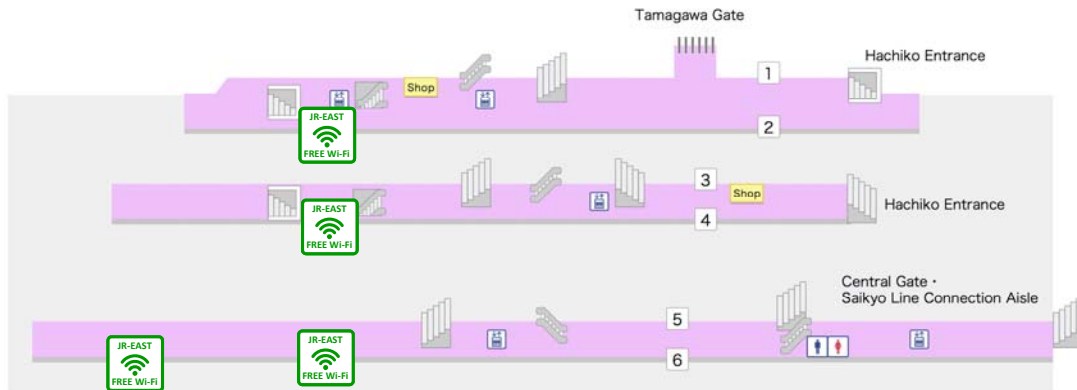

1st floor

Free Wi-Fi Zone

JR-EAST Free Wi-Fi

SSID JR-EAST_FREE_Wi-Fi

SHIBUYA Free Wi-Fi Lite

SSID 0000Visit_SHIBUYA

PLAY SHIBUYA Free Wi-Fi

SSID -play-shibuya-free

Free Wi-Fi Apps

The following apps can be used.

Japan Connected-free Wi-Fi

TRAVEL JAPAN Wi-Fi

2nd floor platform

Free Wi-Fi Zone

JR-EAST Free Wi-Fi Service

SSID JR-EAST_FREE_Wi-Fi