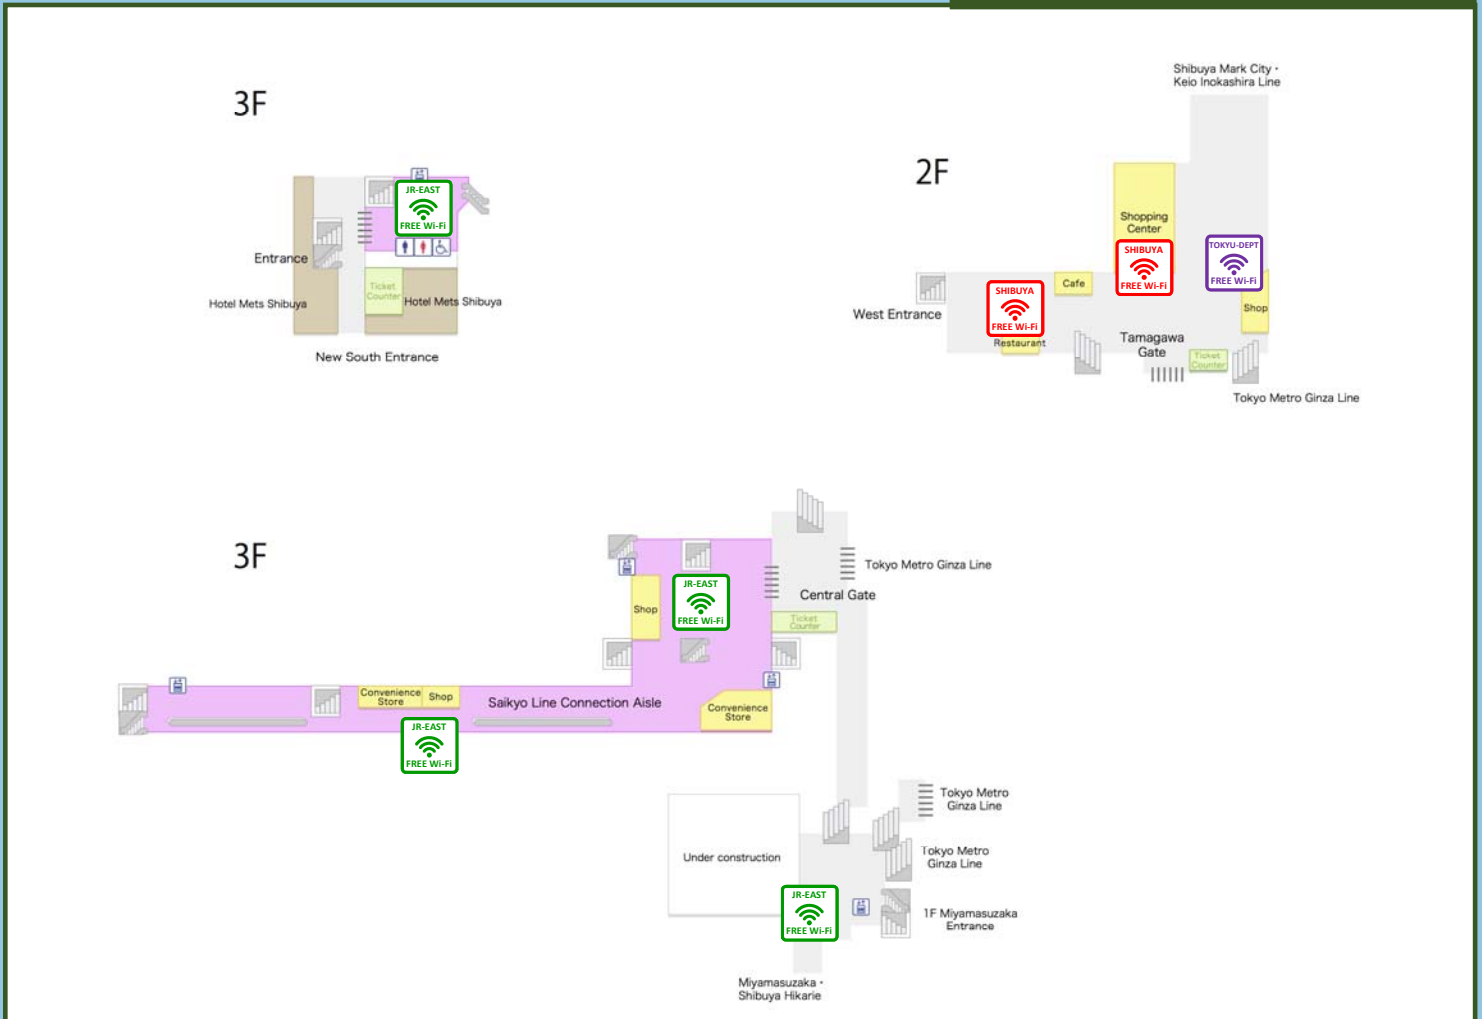

Japan. Free Wi-Fi

JR Shibuya Station 渋谷

2nd floor and 3rd floor

Free Wi-Fi Zone

JR-EAST Free Wi-Fi Service

SSID JR-EAST_FREE_Wi-Fi

SHIBUYA Free Wi-Fi Lite

SSID 0000Visit_SHIBUYA