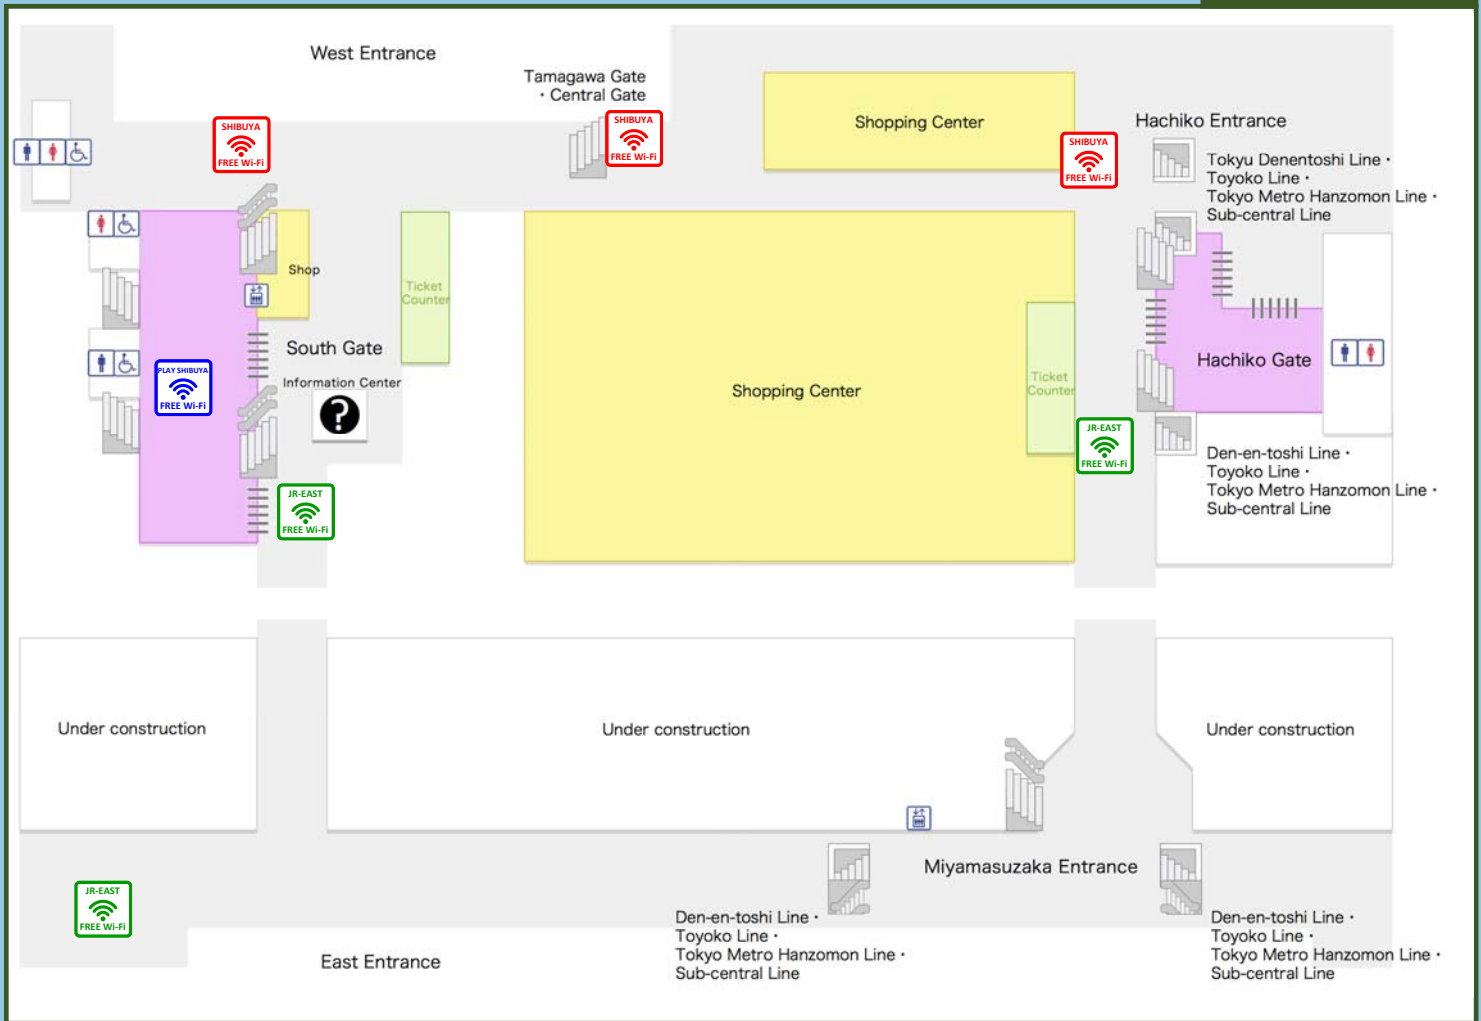

1st floor

Free Wi-Fi Zone

JR-EAST Free Wi-Fi

SSID JR-EAST_FREE_Wi-Fi

SHIBUYA Free Wi-Fi Lite

SSID 0000Visit_SHIBUYA

PLAY SHIBUYA Free Wi-Fi

SSID -play-shibuya-free

Free Wi-Fi Apps

The following apps can be used.

Japan Connected-free Wi-Fi

TRAVEL JAPAN Wi-Fi

2nd floor platform

Free Wi-Fi Zone

JR-EAST Free Wi-Fi Service

SSID JR-EAST_FREE_Wi-Fi