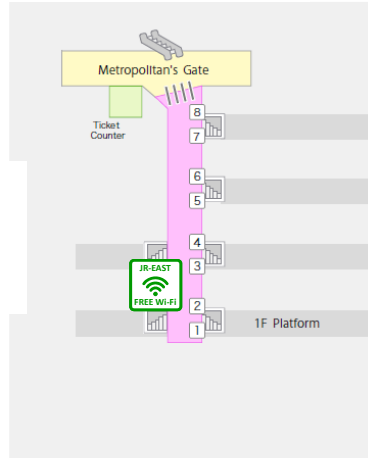

Japan. Free Wi-Fi

JR Ikebukuro Station 池袋

B1 floor

Free Wi-Fi Zone

JR-EAST Free Wi-Fi

SSID JR-EAST_FREE_Wi-Fi

Metro Free Wi-Fi

SSID Metro_Free_Wi-Fi

Japan. Free Wi-Fi

JR Ikebukuro Station 池袋

1st floor platform and 2nd floor Kosen Bridge

2nd floor Kosen Bridge

First floor platform

Free Wi-Fi Zone

JR-EAST Free Wi-Fi

SSID