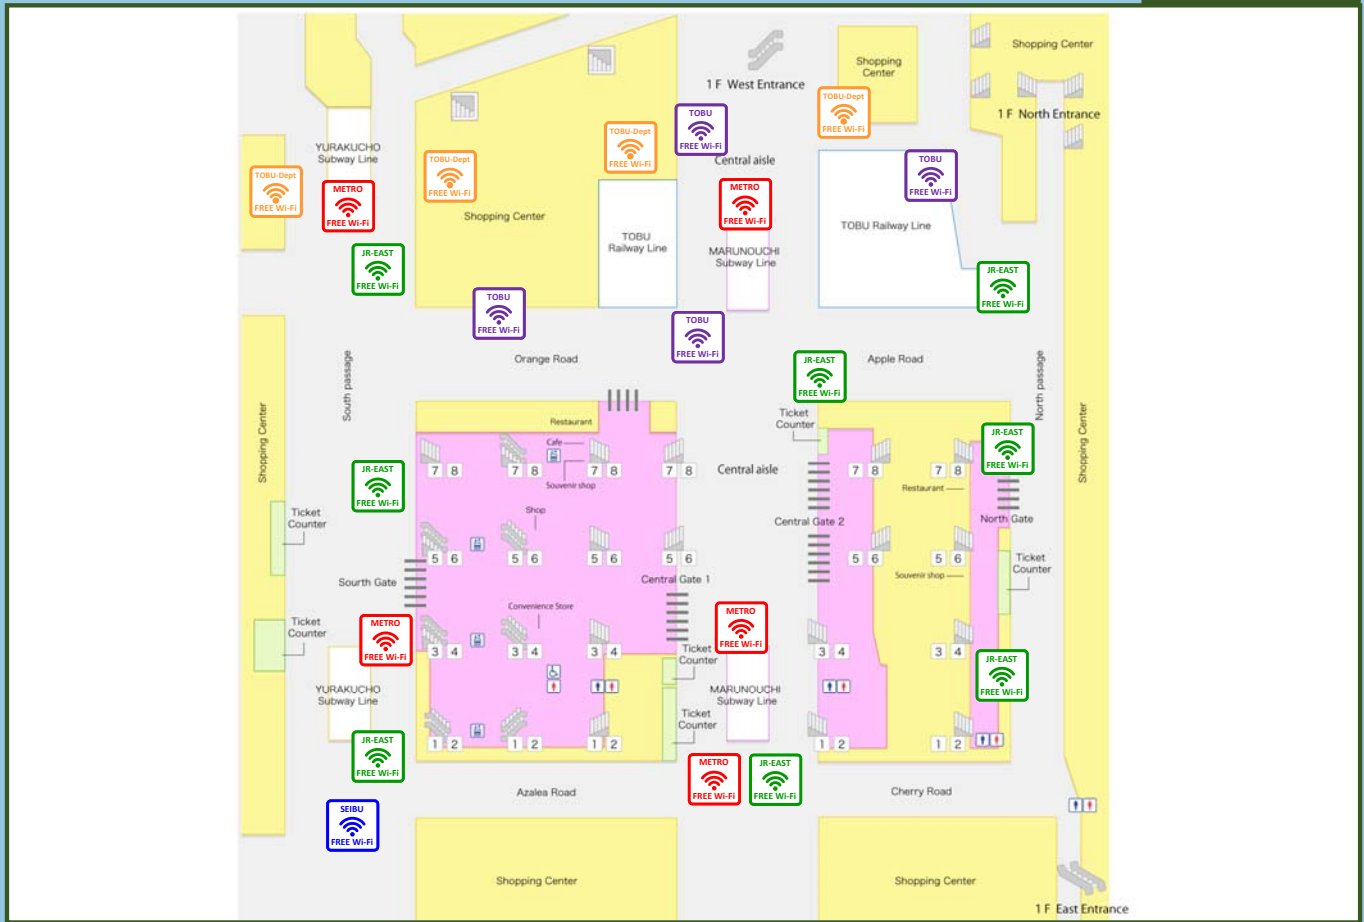

Japan. Free Wi-Fi

JR Ikebukuro Station 池袋

B1 floor

Free Wi-Fi Zone

JR-EAST Free Wi-Fi

SSID JR-EAST_FREE_Wi-Fi

Metro Free Wi-Fi

SSID Metro_Free_Wi-Fi

SEIBU FREE Wi-Fi

SSID SEIBU_FREE_Wi-Fi

TOBU FREE Wi-Fi

SSID TOBU_Free_Wi-Fi

TOBU-Dept-WiFi

SSID TOBU-Dept-WiFi

Free Wi-Fi Apps

The following apps can be used.

Japan. Free Wi-Fi

JR Ikebukuro Station 池袋

1st floor platform and 2nd floor Kosen Bridge

2nd floor Kosen Bridge

First floor platform

Free Wi-Fi Zone

JR-EAST Free Wi-Fi

SSID