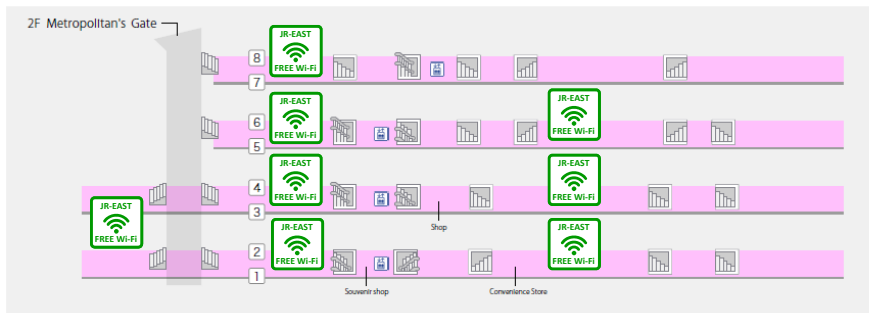

Japan. Free Wi-Fi

JR Ikebukuro Station 池袋

1st floor platform and 2nd floor Kosen Bridge

2nd floor Kosen Bridge

First floor platform

Free Wi-Fi Zone

JR-EAST Free Wi-Fi

SSID