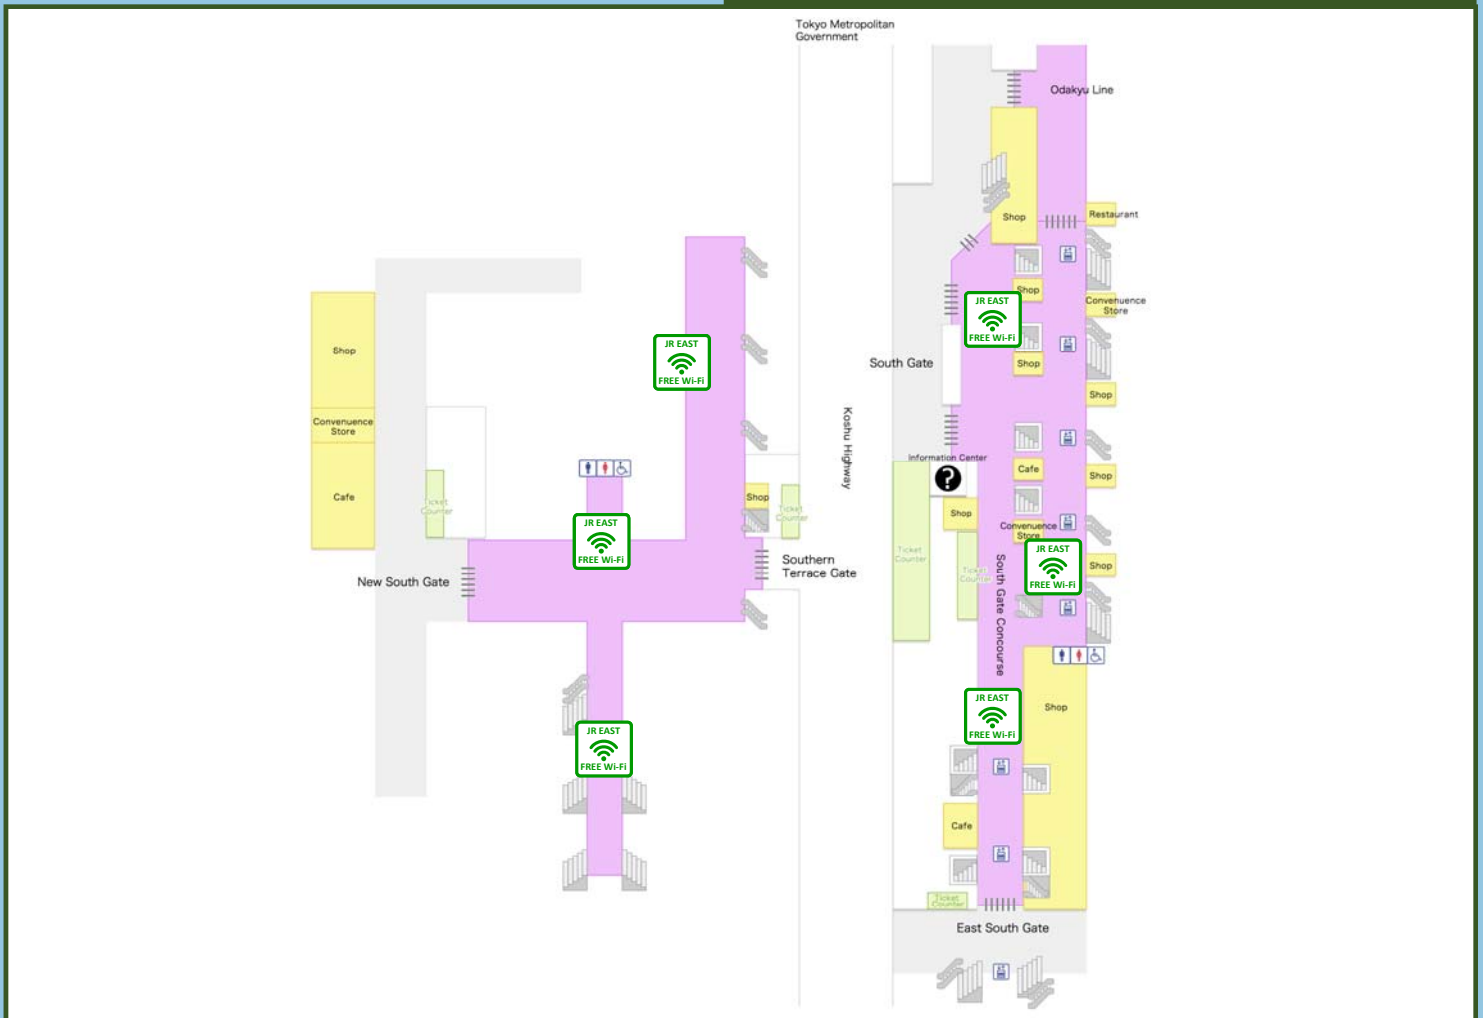

# JR Shinjuku Station 新宿

## South Gate and New South Gate