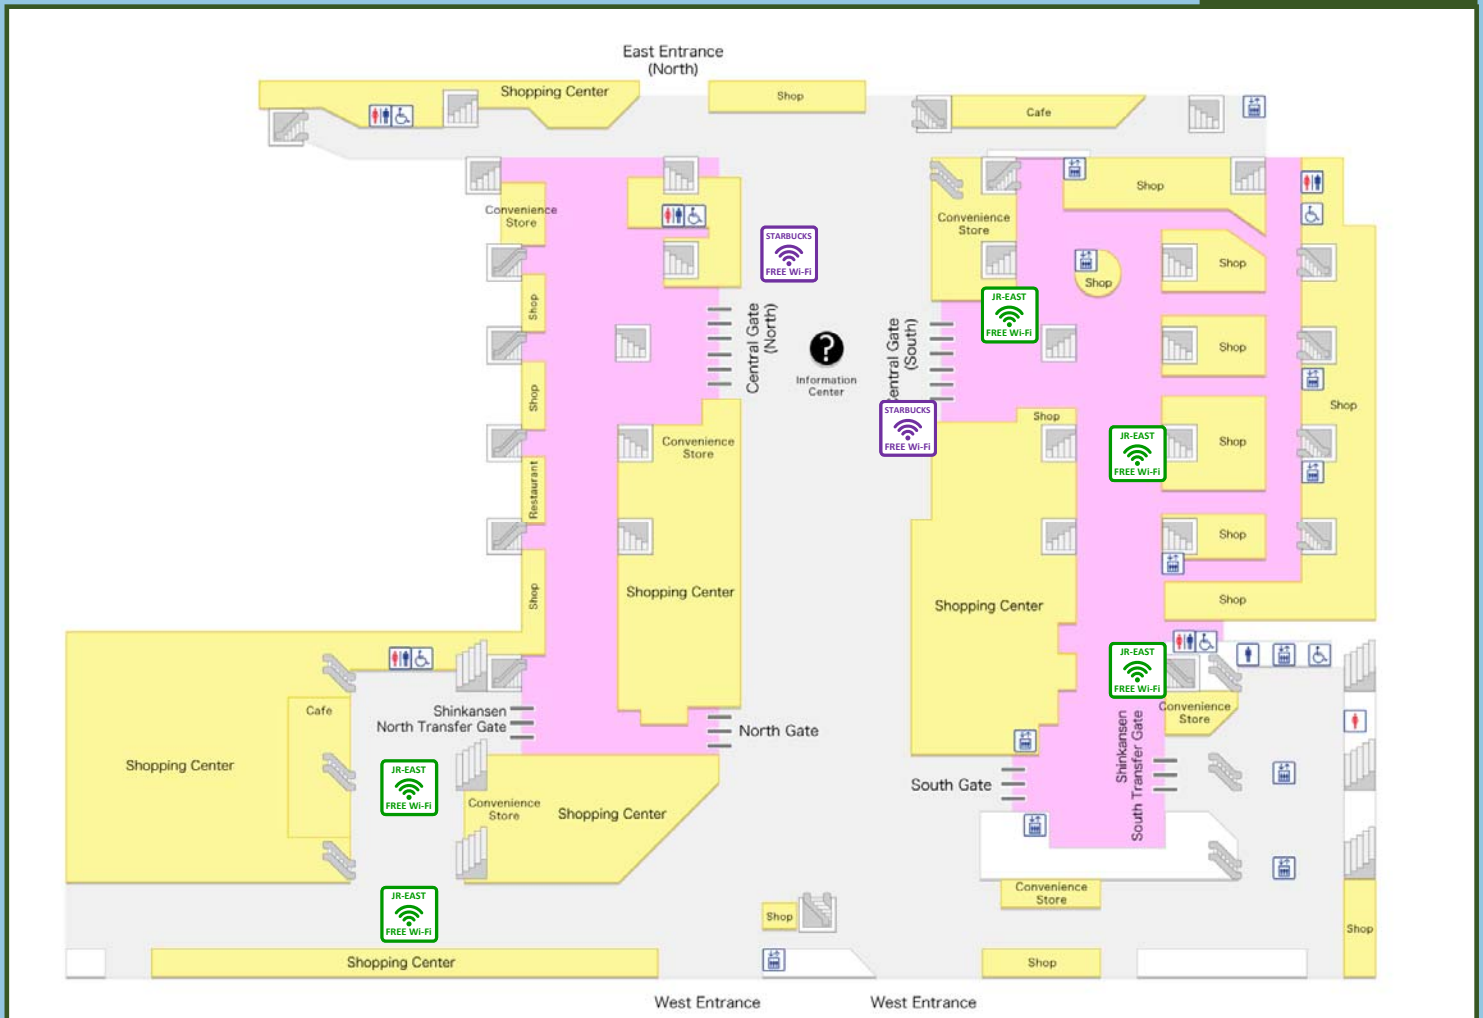

# JR Ōmiya Station 大宮

3rd floor

## Free Wi-Fi Zone

JR-EAST Free Wi-Fi

**SSID** JR-EAST\_FREE\_Wi-Fi

Starbucks Coffee

**SSID** at\_STARBUCKS\_Wi2