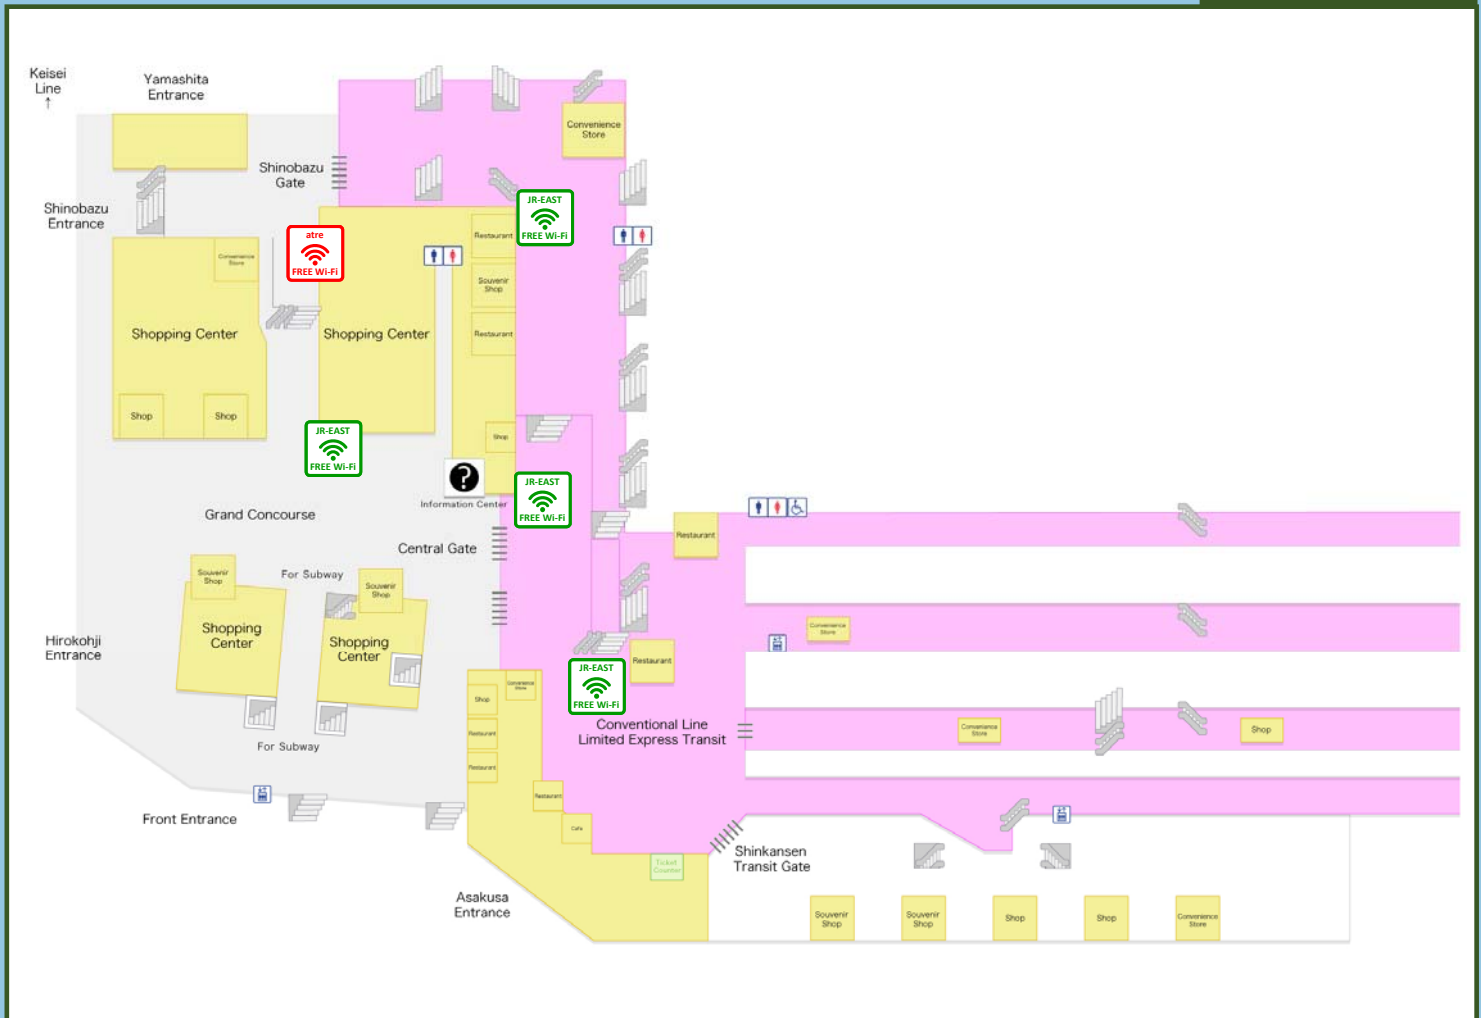

# JR Ueno Station 上野

1st floor

## Free Wi-Fi Zone

JR-EAST Free Wi-Fi

SSID JR-EAST\_FREE\_Wi-Fi

atre Free Wi-Fi

SSID atre\_Free\_Wi-Fi