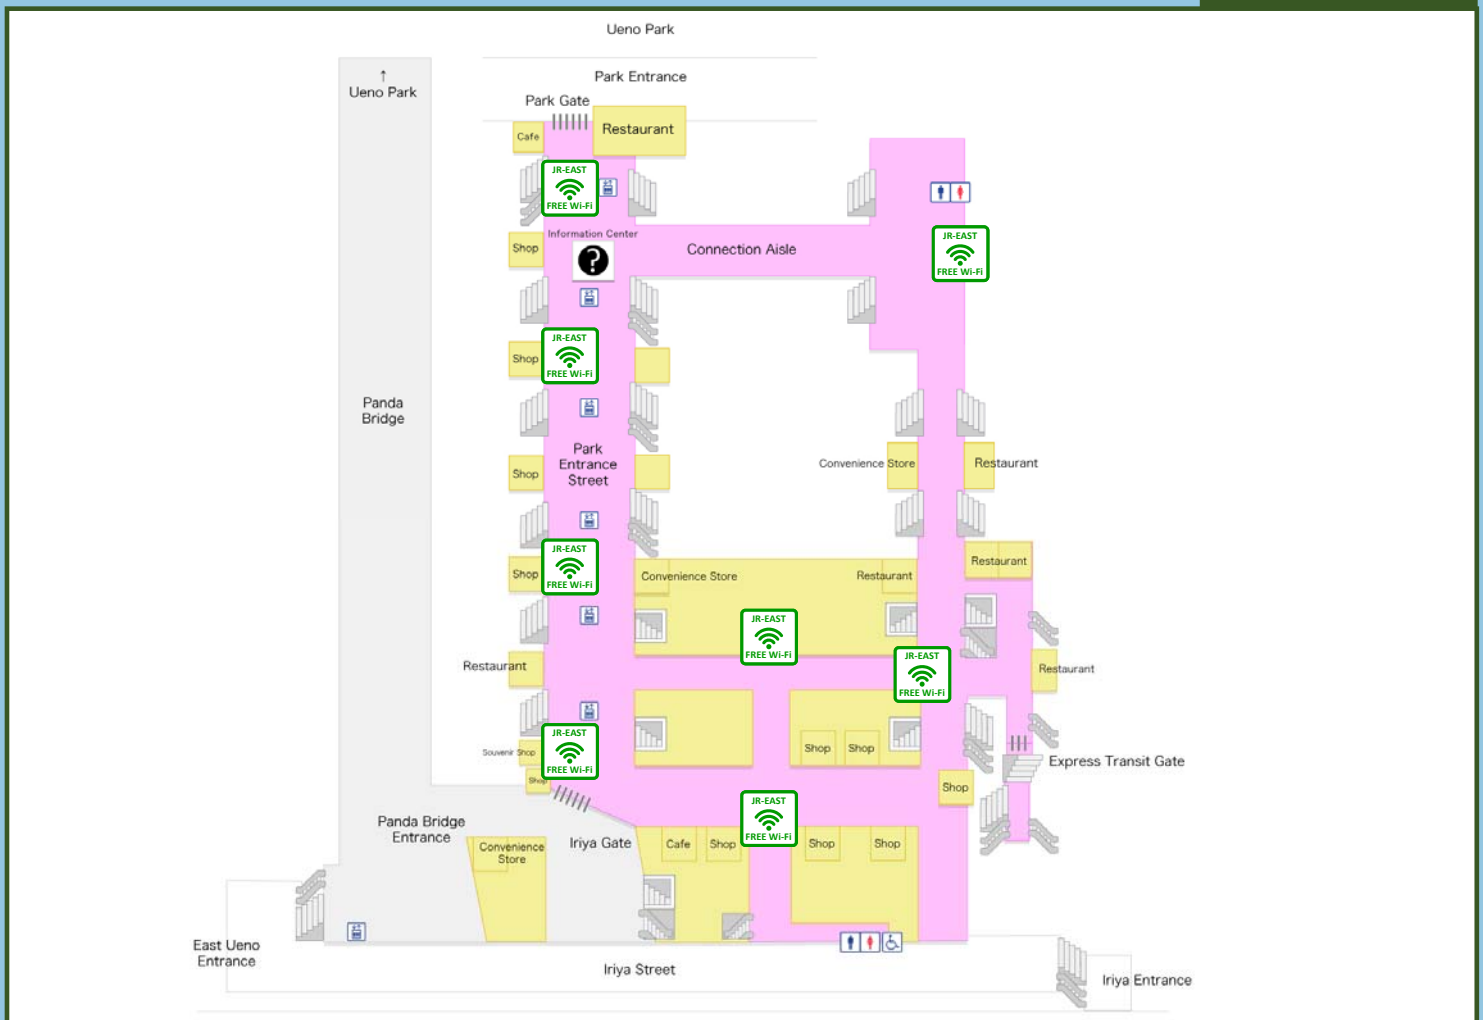

Japan. Free Wi-Fi

JR Ueno Station 上野

3rd floor

Free Wi-Fi Zone

JR-EAST Free Wi-Fi

SSID **JR-EAST_FREE_Wi-Fi**

(Note 1) This information is as of March 1st, 2017, and there may be places and services that are currently unavailable. (Note 2) "Free Wi-Fi Zone" and "Free Wi-Fi Apps" will be posted under the consent of the service provider. Please check with the service provider or application where you can use free Wi-Fi. Copyright© Japan Tourism Agency. All Rights Reserved.