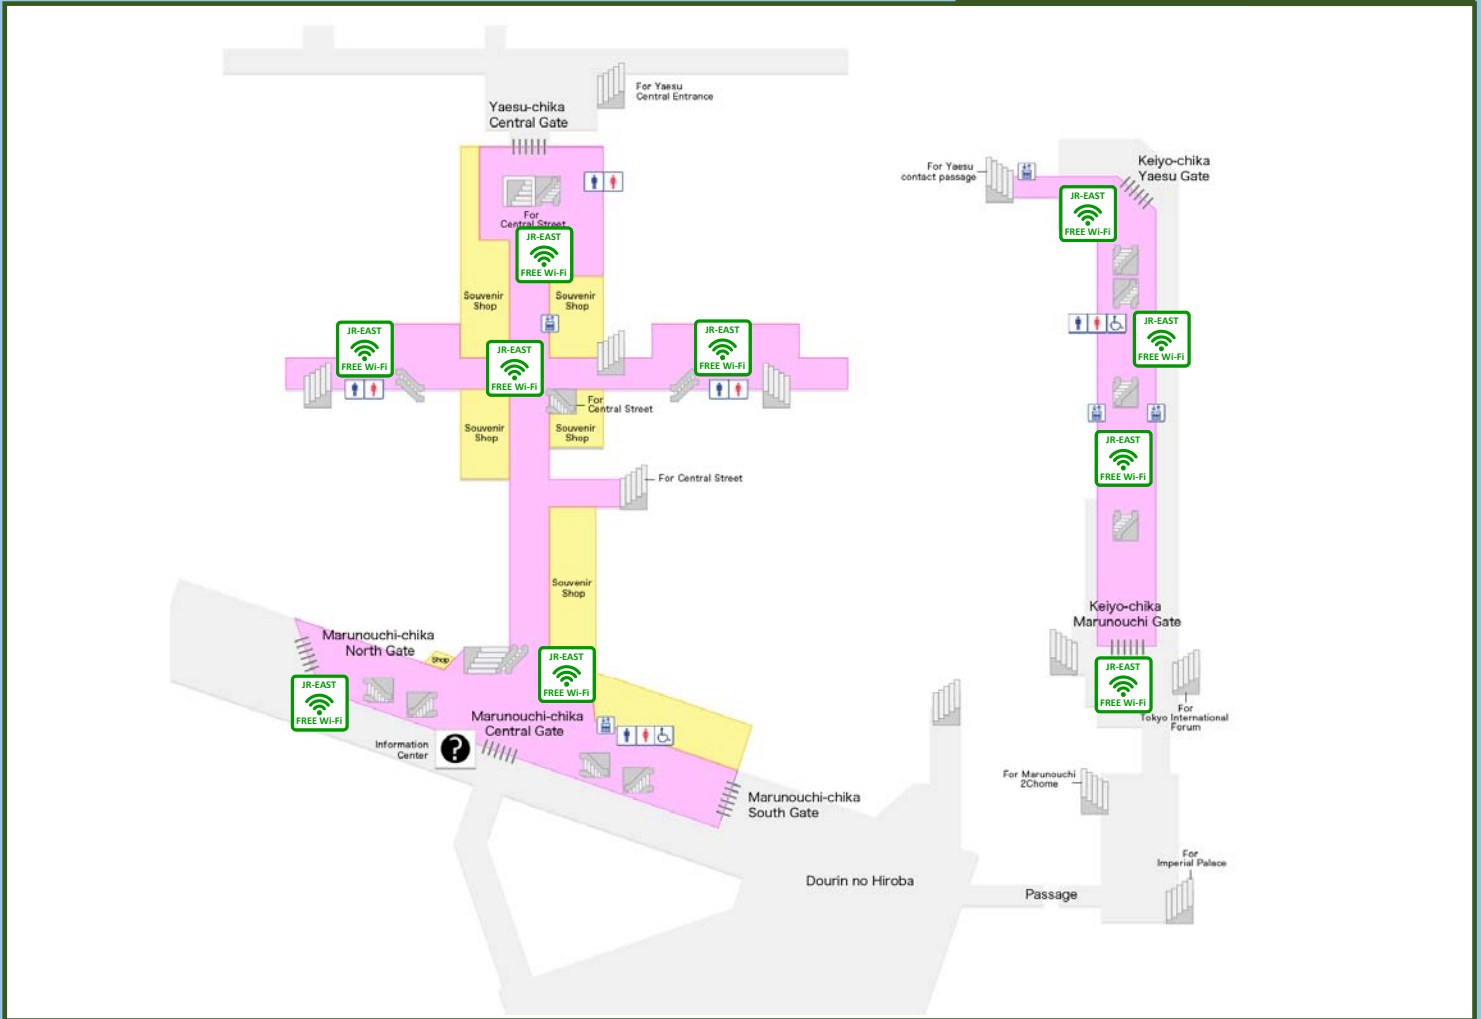

Japan. Free Wi-Fi

JR Tokyo Station 東京

1st floor

Free Wi-Fi Zone

JR-EAST Free Wi-Fi

SSID JR-EAST_FREE_Wi-Fi

JR-Central Free Wi-Fi Service

SSID JR-CENTRAL_FREE

- Around the entrance gate of Tokaido Shinkansen
- Lounge in the concourse of Tokaido Shinkansen

Free Wi-Fi Apps

The following apps can be used.

Japan Connected-free Wi-Fi

TRAVEL JAPAN Wi-Fi

(Note 1) This information is as of March 1st, 2017, and there may be places and services that are currently unavailable. (Note 2) "Free Wi-Fi Zone" and "Free Wi-Fi Apps" will be posted under the consent of the service provider. Please check with the service provider or application where you can use free Wi-Fi. Copyright© Japan Tourism Agency. All Rights Reserved.

Japan. Free Wi-Fi

JR Tokyo Station 東京

B1 floor and M2 floor

Free Wi-Fi Zone

JR-EAST Free Wi-Fi

SSID

JR-EAST_FREE_Wi-Fi

(Note 1) This information is as of March 1st, 2017, and there may be places and services that are currently unavailable. (Note 2) "Free Wi-Fi Zone" and "Free Wi-Fi Apps" will be posted under the consent of the service provider. Please check with the service provider or application where you can use free Wi-Fi. Copyright© Japan Tourism Agency. All Rights Reserved.