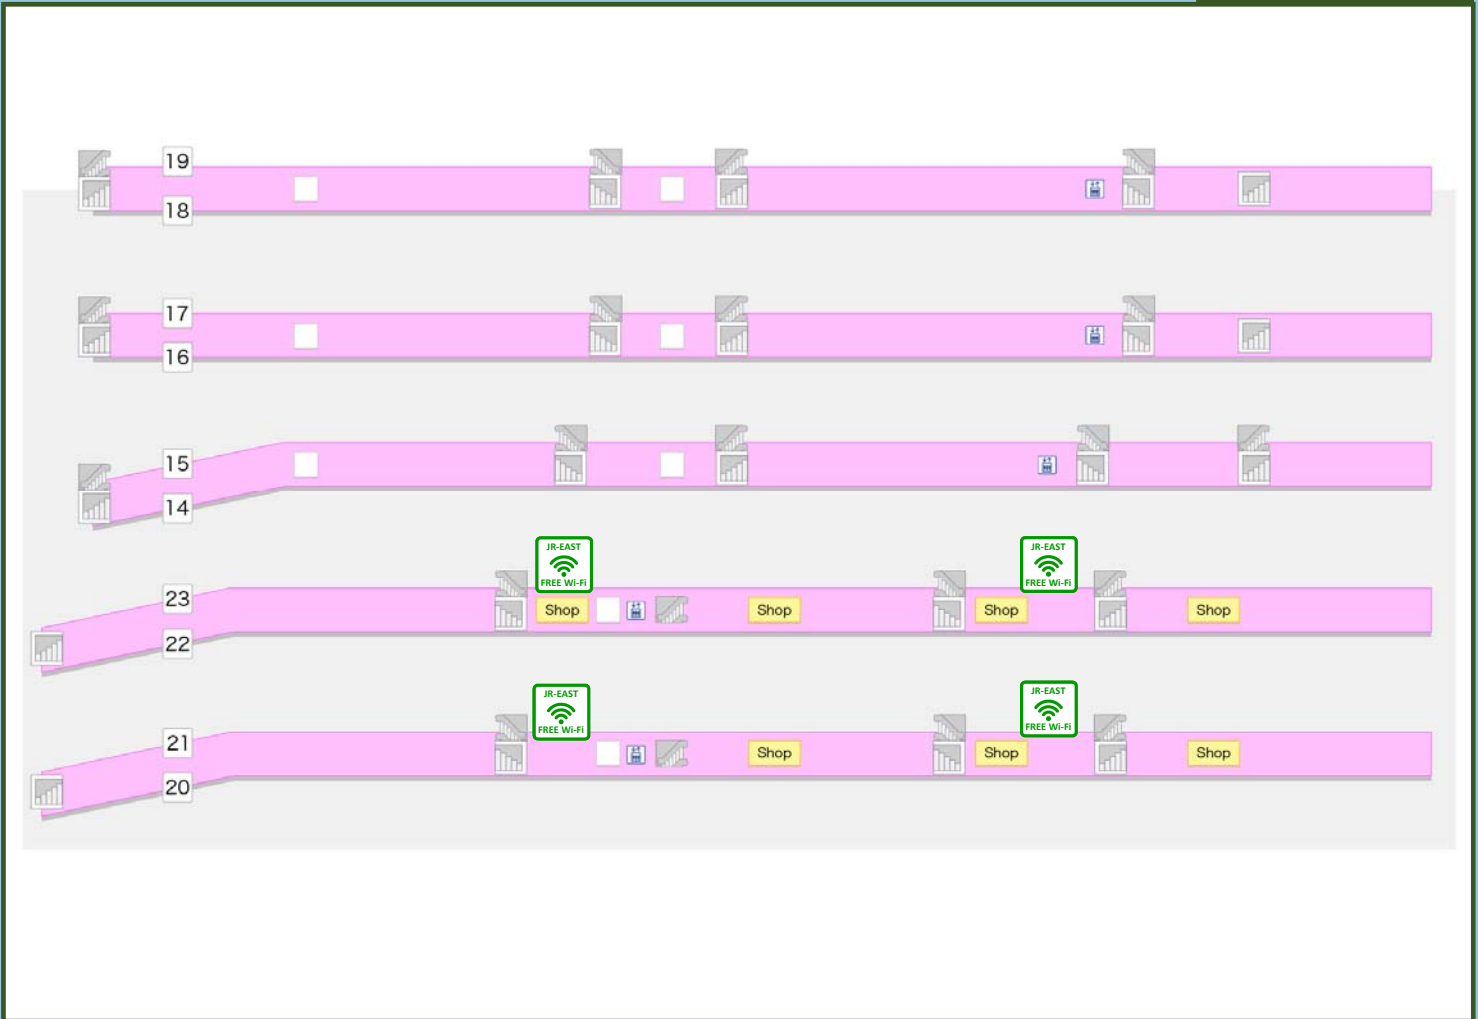

Japan. Free Wi-Fi

JR Tokyo Station 東京

2nd floor

Free Wi-Fi Zone

JR-EAST Free Wi-Fi

SSID

JR-EAST_FREE_Wi-Fi

(Note 1) This information is as of March 1st, 2017, and there may be places and services that are currently unavailable. (Note 2) "Free Wi-Fi Zone" and "Free Wi-Fi Apps" will be posted under the consent of the service provider. Please check with the service provider or application where you can use free Wi-Fi. Copyright© Japan Tourism Agency. All Rights Reserved.