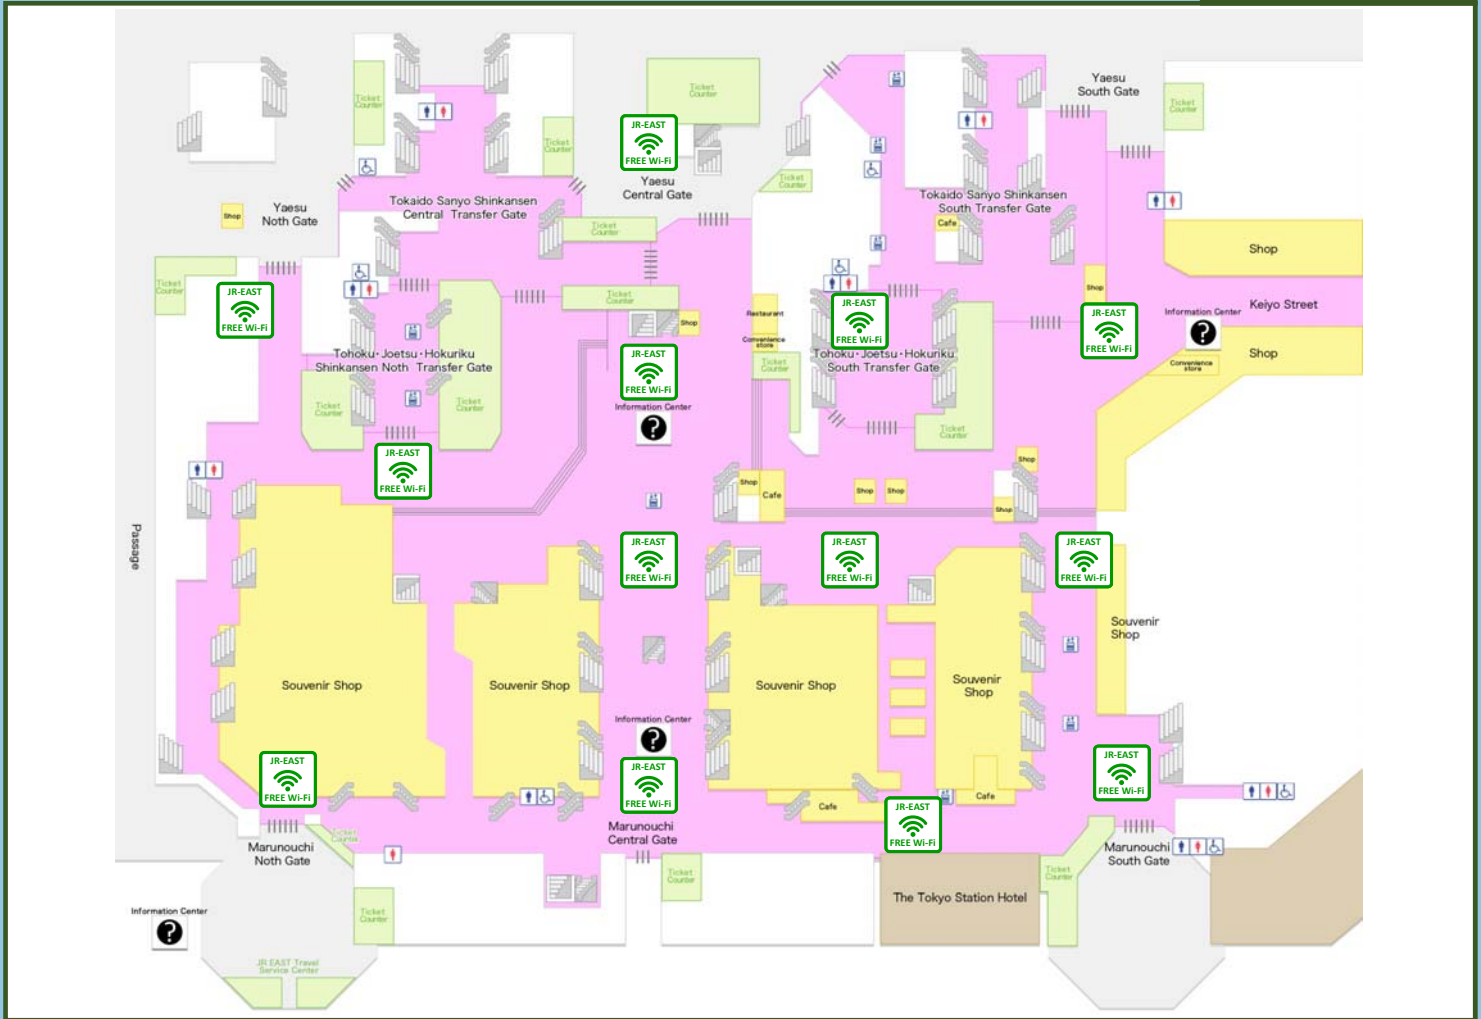

Japan. Free Wi-Fi

JR Tokyo Station 東京

1st floor

Free Wi-Fi Zone

JR-EAST Free Wi-Fi

SSID JR-EAST_FREE_Wi-Fi

JR-Central Free Wi-Fi Service

SSID JR-CENTRAL_FREE

- Around the entrance gate of Tokaido Shinkansen
- Lounge in the concourse of Tokaido Shinkansen

Free Wi-Fi Apps

The following apps can be used.

Japan Connected-free Wi-Fi

TRAVEL JAPAN Wi-Fi

(Note 1) This information is as of March 1st, 2017, and there may be places and services that are currently unavailable. (Note 2) "Free Wi-Fi Zone" and "Free Wi-Fi Apps" will be posted under the consent of the service provider. Please check with the service provider or application where you can use free Wi-Fi. Copyright© Japan Tourism Agency. All Rights Reserved.

Japan. Free Wi-Fi

JR Tokyo Station 東京

B1 floor and M2 floor

Free Wi-Fi Zone

JR-EAST Free Wi-Fi

SSID

JR-EAST_FREE_Wi-Fi

(Note 1) This information is as of March 1st, 2017, and there may be places and services that are currently unavailable. (Note 2) "Free Wi-Fi Zone" and "Free Wi-Fi Apps" will be posted under the consent of the service provider. Please check with the service provider or application where you can use free Wi-Fi. Copyright© Japan Tourism Agency. All Rights Reserved.