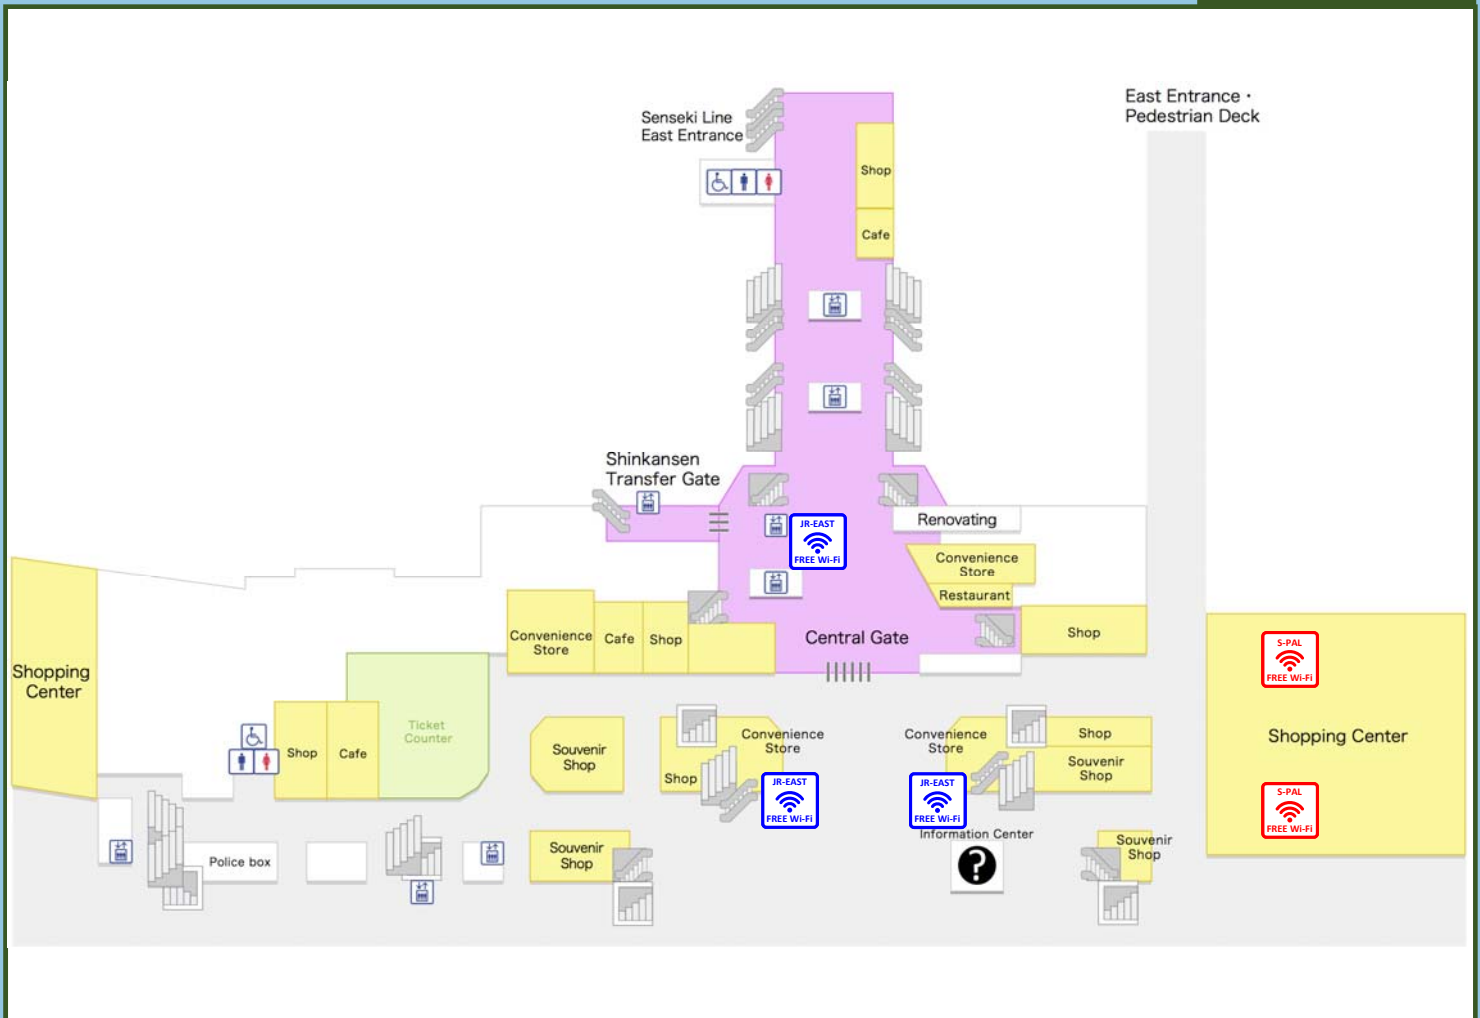

Japan. Free Wi-Fi

JR Sendai Station 仙台

1st floor

Free Wi-Fi Zone

S-PAL Free Wi-Fi

SSID S-PAL_Free_WiFi

STARBUCKS Free Wi-Fi

SSID at_STARBUCKS_Wi2

Free Wi-Fi Apps

The following apps can be used.

Japan Connected-free Wi-Fi

TRAVEL JAPAN Wi-Fi

(Note 1) This information is as of March 1st, 2017, and there may be places and services that are currently unavailable. (Note 2) "Free Wi-Fi Zone" and "Free Wi-Fi Apps" will be posted under the consent of the service provider. Please check with the service provider or application where you can use free Wi-Fi. Copyright© Japan Tourism Agency. All Rights Reserved.

Japan. Free Wi-Fi

JR Sendai Station 仙台

2nd floor

Free Wi-Fi Zone

S-PAL Free Wi-Fi

SSID S-PAL_Free_WiFi

JR-EAST Free Wi-Fi Service

SSID JR-EAST_FREE_Wi-Fi