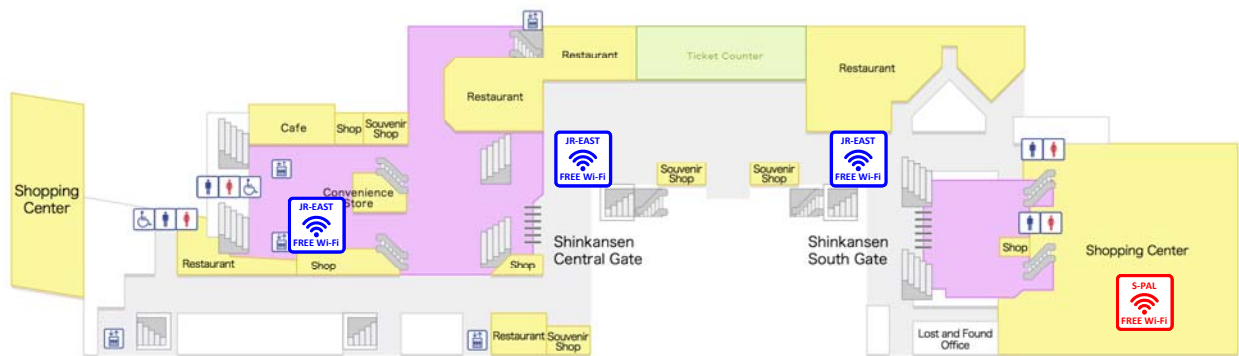

(Note 1) This information is as of March 1st, 2017, and there may be places and services that are currently unavailable. (Note 2) "Free Wi-Fi Zone" and "Free Wi-Fi Apps" will be posted under the consent of the service provider. Please check with the service provider or application where you can use free Wi-Fi. Copyright© Japan Tourism Agency. All Rights Reserved.

Japan. Free Wi-Fi

JR Sendai Station 仙台

3rd and 4th floor

Free Wi-Fi Zone

S-PAL Free Wi-Fi

SSID

S-PAL_Free_WiFi

JR-EAST Free Wi-Fi Service