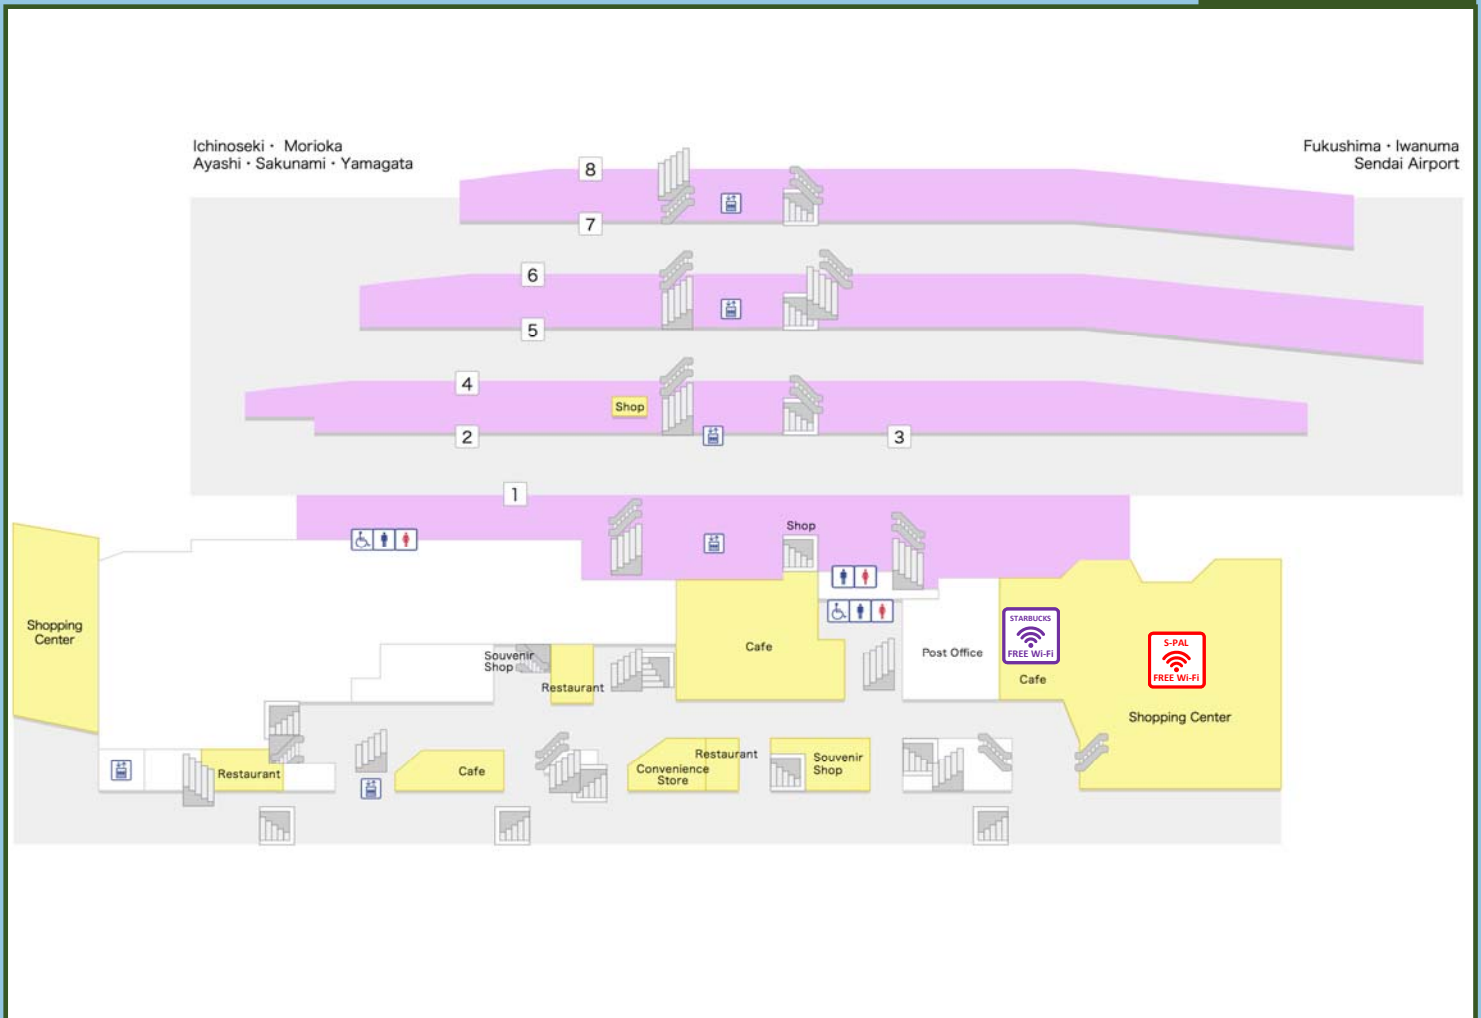

Japan. Free Wi-Fi

JR Sendai Station 仙台

1st floor

Free Wi-Fi Zone

S-PAL Free Wi-Fi

SSID S-PAL_Free_WiFi

STARBUCKS Free Wi-Fi

SSID at_STARBUCKS_Wi2

Japan. Free Wi-Fi

JR Sendai Station 仙台

2nd floor

Free Wi-Fi Zone

S-PAL Free Wi-Fi

SSID S-PAL_Free_WiFi

JR-EAST Free Wi-Fi Service

SSID JR-EAST_FREE_Wi-Fi