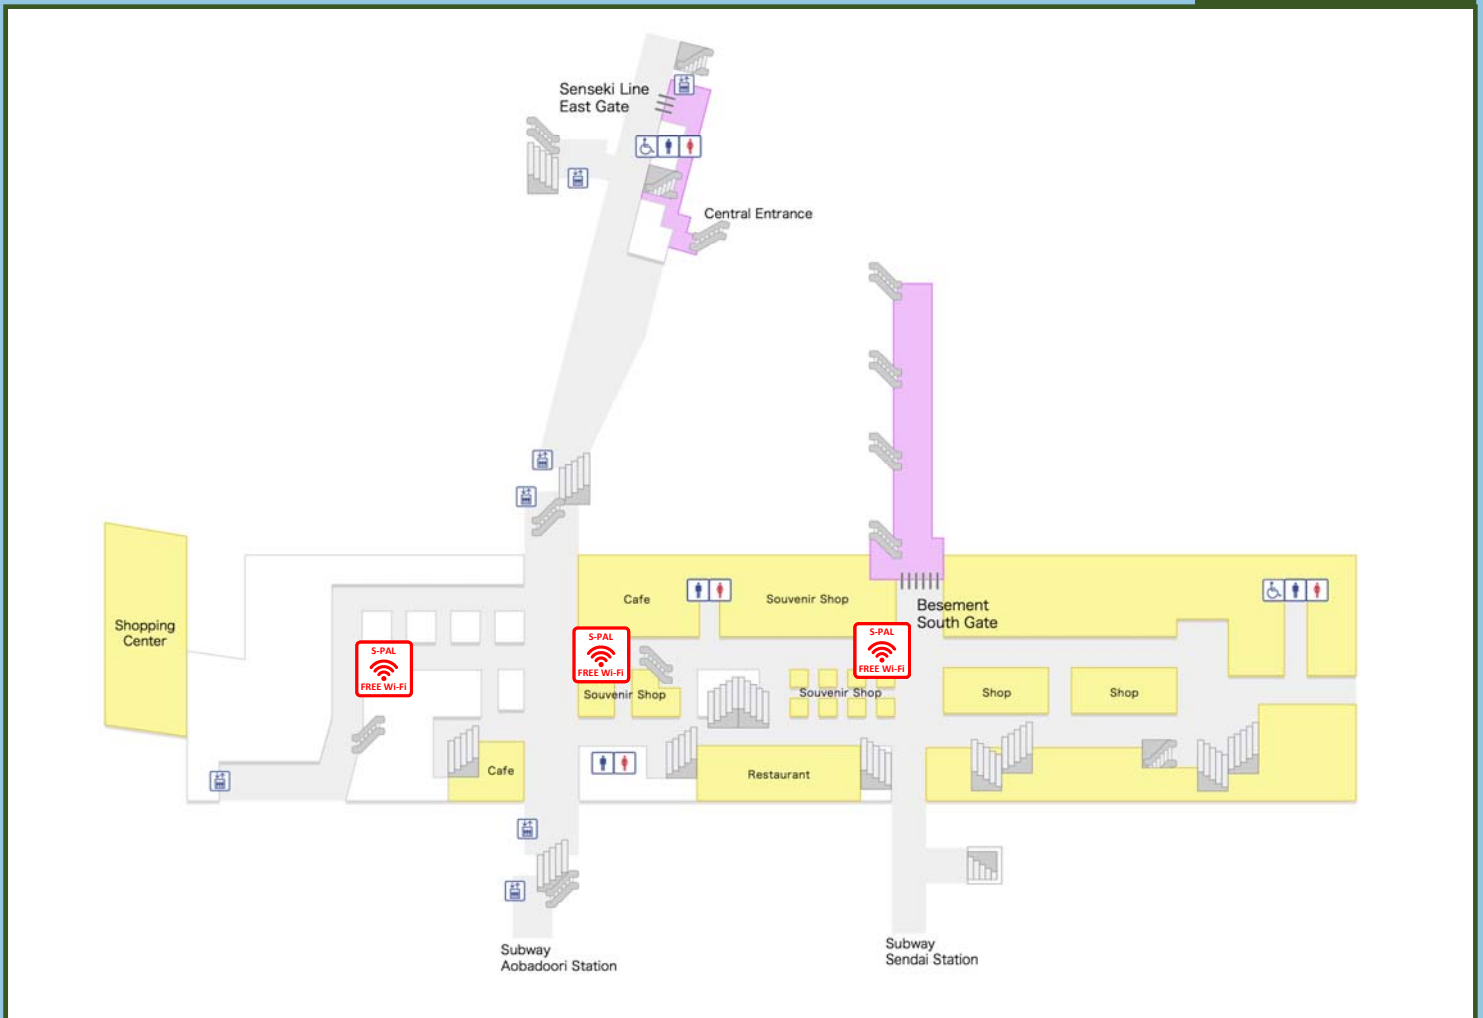

Japan. Free Wi-Fi

JR Sendai Station 仙台

B1 floor

Free Wi-Fi Zone

S-PAL Free Wi-Fi

SSID S-PAL_Free_WiFi

(Note 1) This information is as of March 1st, 2017, and there may be places and services that are currently unavailable. (Note 2) "Free Wi-Fi Zone" and "Free Wi-Fi Apps" will be posted under the consent of the service provider. Please check with the service provider or application where you can use free Wi-Fi. Copyright© Japan Tourism Agency. All Rights Reserved.